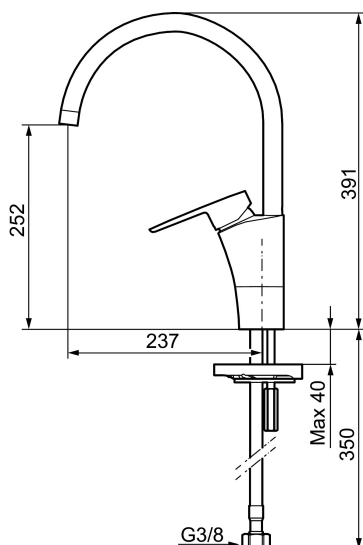

Article number: 242101 Flow 3 bar: 7.7 l/m

Description: Chrome

Unique characteristics

Backflow protection unit type

- ESS (energy saving system)
- Ceramic cartridge with soft closing function
- Adjustable flow control and temperature limiter
- Eco (energy and water saving aerator)
- Soft PEX[®] hoses with 3/8" connecting nut (stainless steel braided)
- Swivel spout, limitation part for 60°, 85°, 110° or 360° included
- Approved by the Rheumatism Association in Sweden
- Hole diameter Ø32-37 mm