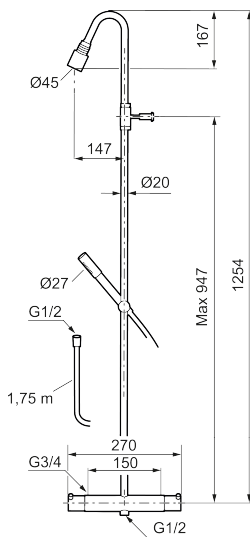

Unique characteristics

MORA IZZY shower system kit

Mora Izzy exudes harmony and elegance. The elegantly curved shower bar gives Mora Izzy its characteristic look. The matt, untreated surface of Izzy Raw will acquire an attractive patina over time, helping the product to age gracefully with its surroundings.

Mora Izzy Shower System:

- Black shower hose in metal, PVC- and BPA-free
- With Easy-Clean anti-limescale system
- Shower bar can be shortened if required
- Eco (energy and water saving hand shower 9 l/min, shower head 12 l/min)