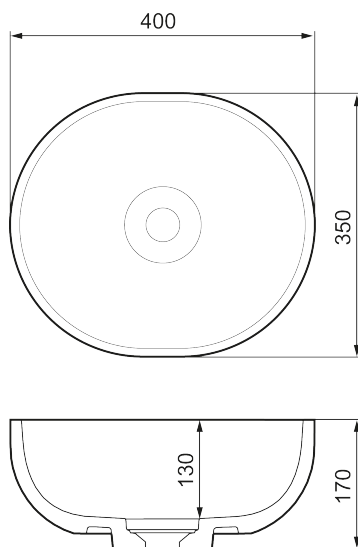

MORA LAVA III (S)

LAVA III (S) has all the qualities of a future icon. Curvaceous lines, enhanced thickness around the brim and perfect proportions blend in one of our most versatile basins. Crafted with precision in mineral composite.

About the collection

Easy styling, generous proportions, and freestanding lines meet in a range of timeless basins.

In any color you want

Article number: 952006

Description: White

Unique characteristics

- Mineral composite
- Width: 400 mm
- Deep: 350 mm
- Height: 171 mm
- Basin waste sold separately
- Weight: 7 kg