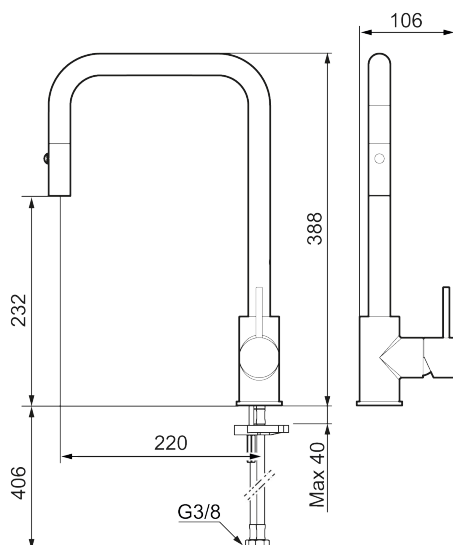

MORA INXX II pullout kitchen mixer

With a resilient matte black tone and a paired back expression, INXX II soft contributes to a luxurious and elegant kitchen.

The mixer features a pullout hand shower that can be switched between a regular water stream and a shower. When the water is turned off, the stream automatically resets to its standard setting.

Article number: 272031.12CA **Flow 3 bar:** 5.9 l/m

Description: Matte black

Unique characteristics

Backflow protection unit type 

- Pull out telescopic nozzle with two spray patterns (normal and rinse)
- Adjustable flow control and temperature limiter
- Soft PEX[®] hoses with 3/8" connecting nut (stainless steel braided)
- Swivel spout 130°, adaptable for different sinks
- Approved non-return valves, EN-Standard EN1717
- Hole diameter Ø34-37 mm