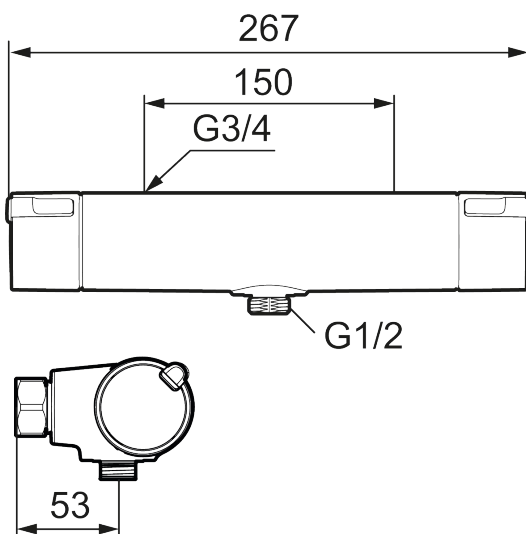

Unique characteristics

- With shower connection down
- Pressure balanced thermostatic mixer
- Temperature handle with safety stop at 38°C
- With Eco-function
- Lead Free material
- Approved non-return valves, EN-Standard EN1717

Backflow protection unit type