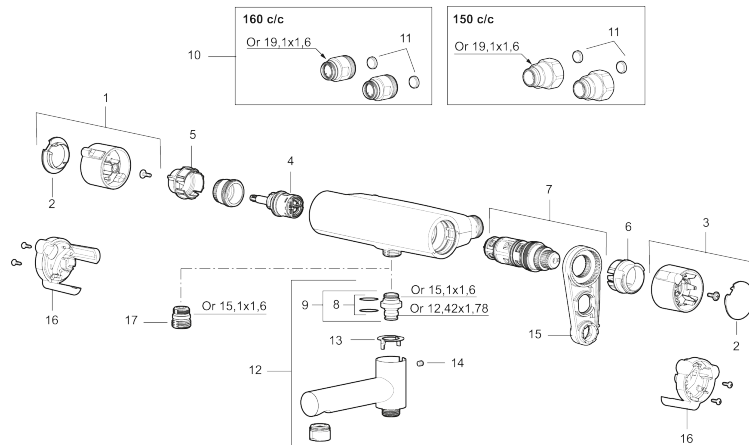

Article number: 331100.DB **Flow 3 bar:** 12.0 l/m

Description: Chrome, 150 c/c, incl. 2 x cover plate

Unique characteristics

- With shower connection down
- Pressure balanced thermostatic mixer
- Temperature handle with safety stop at 38°C
- With Eco-function
- Lead Free material
- Approved non-return valves, EN-Standard EN1717

Backflow protection unit type 

PRODUCT DESCRIPTION

MMIX II shower mixer

We have updated our classic MMIX chrome shower mixer with a straighter shape and a bolder look. The result? Superior function and elegant style! Its interior has also been upgraded with an improved thermostat, providing optimal energy efficiency combined with an unsurpassable shower experience.

Article number: 331100.DB

Sparepartlist

NO.	ART NO.	RSK	DESCRIPTION
1	S600191	8397017	On/off handle, complete, chrome
2	S600192	8397019	End cover, chrome, 2 pcs
3	S600190	8397018	Temperature handle, complete, chrome
4	S600020	8441462	Ceramic headwork, with service tool (shower mixer)
4	S600021	8441463	Ceramic headwork, with service tool (bath mixer)
5	S600086	8439710	Stop ring, standard
6	S600087	8439711	Scalding protection ring
6	S600026	8439708	Scalding protection ring, max 42 °C
7	S600084	8439709	Thermostatic cartridge, complete, incl. service tool
8	209519.AE	8938340	O-ring, for swivel spout
9	409366.AE		Nipple M18x1 with o-ring for bath mixer
10	409361.AE	8228492	Inlet connector 160 c/c
11	409359.AA	8345172	Filter kit for connecting links, retail packed
12	409356	8344853	Swivel spout, for conversion of shower mixer to bath/shower mixer, chrome
13	129154.AE	8295332	Stop ring
14	708655.AE	8295447	Locking screw
15	891096.AE	8345921	Service tool

NO.	ART NO.	RSK	DESCRIPTION
16	S600193	8397020	Care-handle, black, 2 pcs
17	S600088	8439712	Nipple M18x1-G1/2 for shower mixer