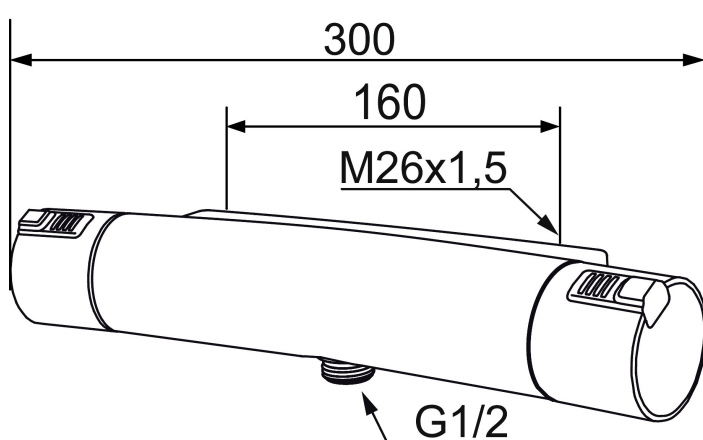

Uniqe characteristics

Backflow protection unit type

- With shower connection down
- Pressure balanced thermostatic mixer
- Temperature handle with safety stop at 38°C
- With Eco-function
- Lead Free material
- Approved non-return valves, EN-Standard EN1717