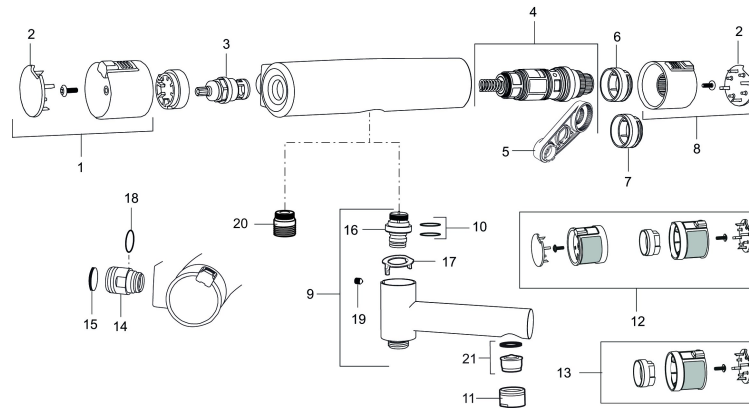

Article number: 731000.0011

Description: Chrome/black, 160 c/c

### Uniqe characteristics

Backflow protection unit type 

- With shower connection down
- Pressure balanced thermostatic mixer
- Temperature handle with safety stop at 38°C
- With Eco-function
- Lead Free material
- Approved non-return valves, EN-Standard EN1717

## Sparepartlist

NO.	ART NO.	RSK	DESCRIPTION
1	409353.AA	8345088	On/off handle, complete, chrome, retail packed
1	409353.0011AA	8345087	On/off handle, complete, chrome/black, retail packed
2	409358.AA	8345089	End cover, chrome, retail packed
2	409358.0011AA	8345090	End cover, black, retail packed
3	409354.AA	8345137	Ceramic headwork, retail packed
4	409355.AE	8345136	Thermostatic cartridge, complete, with service tool
5	891096.AE	8345921	Service tool
6	409363.AE	8346505	Scalding protection ring, (standard)
7	409364.AE	8346506	Scalding protection ring, (max 42 °C)
8	409352.AA	8345086	Temperature handle, complete, chrome, retail packed
8	409352.0011AA	8345085	Temperature handle, complete, chrome/black, retail packed
9	409356	8344853	Swivel spout, for conversion of shower mixer to bath/shower mixer, chrome
10	209519.AE	8938340	O-ring, for swivel spout
11	131415.AE	8281512	Housing M24 utv., 15 mm, chrome
12	409370.AA	8345139	Rebuild kit, care, black/chrome, retail packed
12	409370.0085AA	8345162	Rebuild kit, care, lime/black, retail packed
12	409370.0095AE	8345210	Rebuild kit, care, red/black

NO.	ART NO.	RSK	DESCRIPTION
13	409440.AE	8345211	Rebuild kit with fixed temp. stop, care, chrome
14	409360.AA	8187781	Inlet connector 150 c/c (left-handed thread), retail packed
14	409361.AE	8228492	Inlet connector 160 c/c
15	409359.AA	8345172	Filter kit for connecting links, retail packed
16	409366.AE		Nipple M18x1 with o-ring for bath mixer
17	129154.AE	8295332	Stop ring
18	129131.AE	8295316	O-ring (18,1 x 1,6), 2 pcs
19	708655.AE	8295447	Locking screw
20	409365.AE	8187026	Nipple M18x1 - G1/2
21	139783.AE	8281546	Aerator inlet, 20–24 l/min at 300 kPa