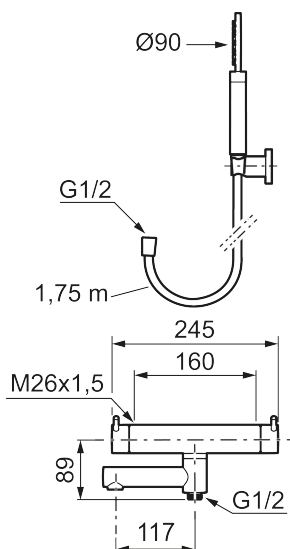

Article number: 270000.44 Flow 3 bar: 20.0 l/m

Description: Matte grey, 160 c/c

### Unique characteristics

Backflow protection unit type **EB**

- With hand shower, holder and hose in metal, PVC- and BPA-free
- Swivel spout with built-in diverter
- Pressure balanced thermostatic mixer
- Temperature handle with safety stop at 38°C
- With Eco-function
- Approved non-return valves, EN-Standard EN1717

Article number: 270000.44

### Sparepartlist

NO.	ART NO.	RSK	DESCRIPTION
1	209575	8275496	Hand shower, chrome
1	209575.12	8275497	Hand shower, matte black
1	209575.22	8275498	Hand shower, matte white
1	209575.44	8275499	Hand shower, matte grey
1	209575.60	8275500	Hand shower, polished brass PVD
1	209575.62	8275501	Hand shower, brused brass PVD