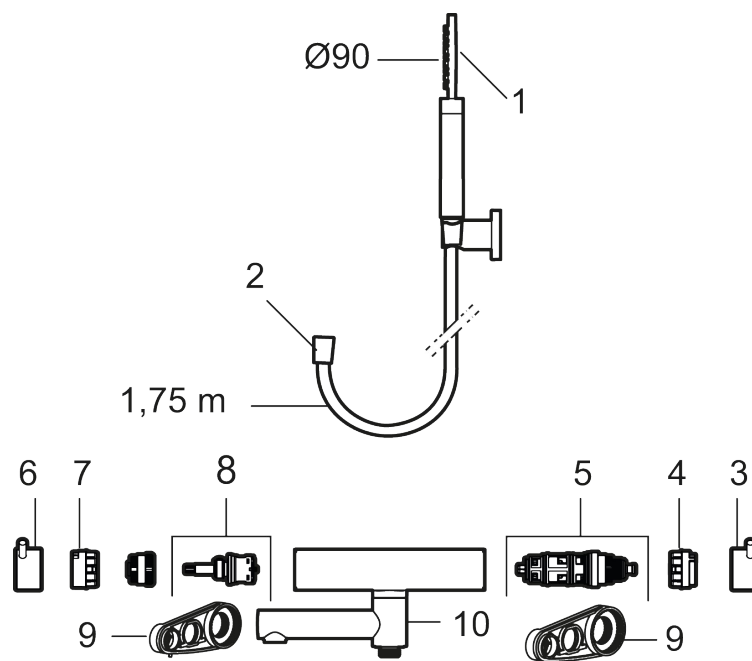

PRODUCT DESCRIPTION

MORA INXX II bath mixer

With its durable matt grey finish and hand shower with a large, round nozzle, makes this mixer looks great and gives a truly relaxing baths. The INXX II collection offers a world-class water experience with constant temperature, high comfort and effective scald protection. The mixer has been tested and approved according to current building regulations and is energy-efficient, which means it reduces water and energy use without compromising on comfort.

About the collection

INXX II is an elegant, timeless collection in a palette of carefully selected colours. Offering a combination of high quality, sober design and outstanding comfort, this is the ultimate collection.

Article number: 270000.44

Sparepartlist

NO.	ART NO.	RSK	DESCRIPTION
1	209575	8275496	Hand shower, chrome
1	209575.12	8275497	Hand shower, matte black
1	209575.22	8275498	Hand shower, matte white
1	209575.44	8275499	Hand shower, matte grey
1	209575.60	8275500	Hand shower, polished brass PVD
1	209575.62	8275501	Hand shower, brused brass PVD