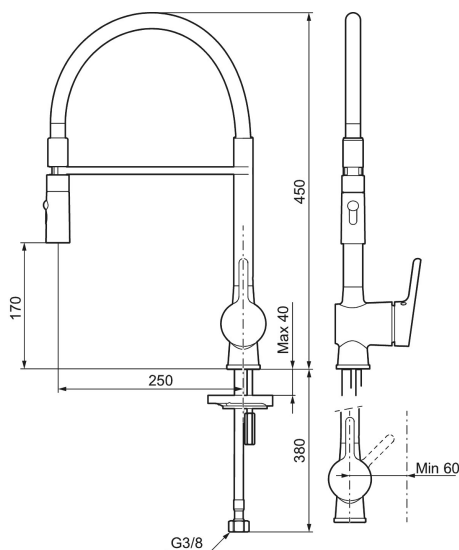

## MORA ONE miniprofi kitchen mixer

Mora One is an elegant and strict series of mixers expressing usability, beauty and durability. Mora One is inspired by the 90-year old history of Mora Armatur, but is designed for a modern home. An inspiration to Thomas Sandell, architect and designer, when developing the Mora One was the classical outdoor water pump. Mora One has the same conical body and sharp transitions to the flat surfaces as an old water pump. Mora One has an advanced and reliable technique. The mixers are contributing to a more sustainable environment by saving as much water and energy as possible without compromising on comfort.

Article number: 262081.0011 Flow 3 bar: 8.7 l/m

Description: Chrome, black hose

### Uniqe characteristics

Backflow protection unit type

- Nozzle with two spray patterns (normal and rinse)
- Ceramic cartridge with soft closing function
- Adjustable flow control and temperature limiter
- Eco (energy and water saving aerator)
- Swivel spout, limitation part for 60°, 85°, 110° or 360° included
- Soft PEX® hoses with 3/8" connecting nut (stainless steel braided)
- Approved non-return valves, EN-Standard EN1717
- Hole diameter Ø34-37 mm