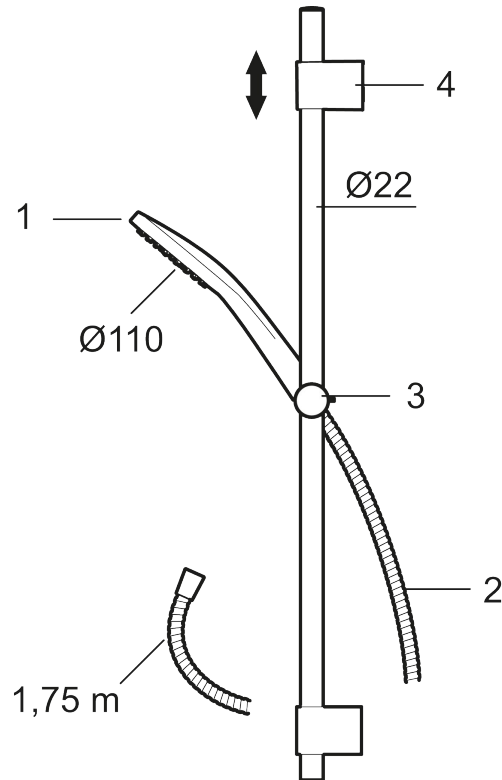

LYNX shower set

The sleek, high-performance LYNX shower set has a timeless form in contemporary chrome or matte black finishes. Effortless to style into your interior and exquisite to use.

Article number: 341300 Flow 3 bar: 7.6 l/m

Description: Chrome

- Shower hose in metal, PVC- and BPA-free
- With adjustable wall brackets for usage of existing screw holes
- With Easy-Clean anti-limescale system
- Lead Free material

Unique characteristics

Article number: 341300

Sparepartlist

NO.	ART NO.	RSK	DESCRIPTION
1	S600238	8233065	
1	S600238.12	8233100	
2	S600109	8252036	Shower hose, chrome
2	S600109.12	8236624	Shower hose in metal, 1750 mm, matte black
3	S600246	8239619	Slider, chrome
3	S600246.12	8239664	Slider, matte black
4	S600266	8239702	Wall bracket, chrome, 2 pcs
4	S600266.12	8239703	