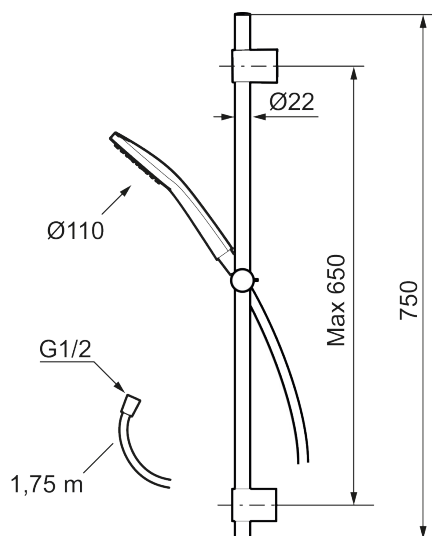

LYNX shower set

The sleek, high-performance LYNX shower set has a timeless form in contemporary chrome or matte black finishes. Effortless to style into your interior and exquisite to use.

Article number: 341300 Flow 3 bar: 7.6 l/m

Description: Chrome

- Shower hose in metal, PVC- and BPA-free
- With adjustable wall brackets for usage of existing screw holes
- With Easy-Clean anti-limescale system
- Lead Free material

Unique characteristics

Article number: 341300

Sparepartlist

NO.	ART NO.	RSK	DESCRIPTION
1	S600238	8233065	
1	S600238.12	8233100	
2	S600109	8252036	Shower hose, chrome
2	S600109.12	8236624	Shower hose in metal, 1750 mm, matte black
3	S600246	8239619	Slider, chrome
3	S600246.12	8239664	Slider, matte black
4	S600266	8239702	Wall bracket, chrome, 2 pcs
4	S600266.12	8239703	