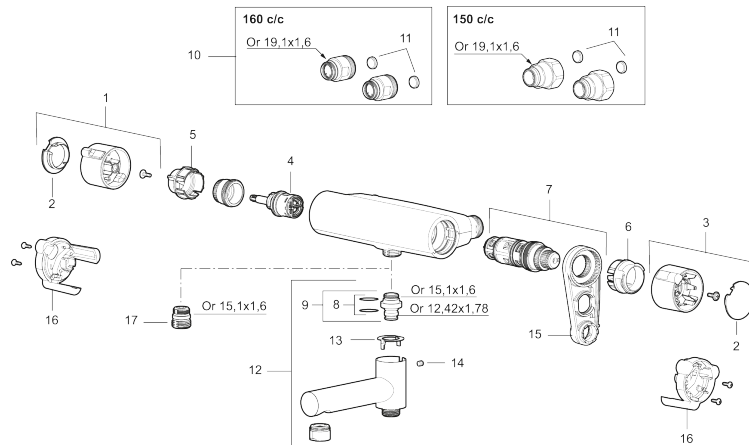

Article number: 331100 **Flow 3 bar:** 12.0 l/m

Description: Chrome, 150 c/c

Unique characteristics

- With shower connection down
- Pressure balanced thermostatic mixer
- Temperature handle with safety stop at 38°C
- With Eco-function
- Lead Free material
- Approved non-return valves, EN-Standard EN1717

Backflow protection unit type 

PRODUCT DESCRIPTION

MMIX II shower mixer

We have updated our classic MMIX chrome shower mixer with a straighter shape and a bolder look. The result? Superior function and elegant style! Its interior has also been upgraded with an improved thermostat, providing optimal energy efficiency combined with an unsurpassable shower experience.

Article number: 331100

Sparepartlist

NO.	ART NO.	RSK	DESCRIPTION
1	S600191	8397017	On/off handle, complete, chrome
2	S600192	8397019	End cover, chrome, 2 pcs
3	S600190	8397018	Temperature handle, complete, chrome
4	S600020	8441462	Ceramic headwork, with service tool (shower mixer)
4	S600021	8441463	Ceramic headwork, with service tool (bath mixer)
5	S600086	8439710	Stop ring, standard
6	S600087	8439711	Scalding protection ring
6	S600026	8439708	Scalding protection ring, max 42 °C
7	S600084	8439709	Thermostatic cartridge, complete, incl. service tool
8	209519.AE	8938340	O-ring, for swivel spout
9	409366.AE		Nipple M18x1 with o-ring for bath mixer
10	409361.AE	8228492	Inlet connector 160 c/c
11	409359.AA	8345172	Filter kit for connecting links, retail packed
12	409356	8344853	Swivel spout, for conversion of shower mixer to bath/shower mixer, chrome
13	129154.AE	8295332	Stop ring
14	708655.AE	8295447	Locking screw
15	891096.AE	8345921	Service tool

NO.	ART NO.	RSK	DESCRIPTION
16	S600193	8397020	Care-handle, black, 2 pcs
17	S600088	8439712	Nipple M18x1-G1/2 for shower mixer