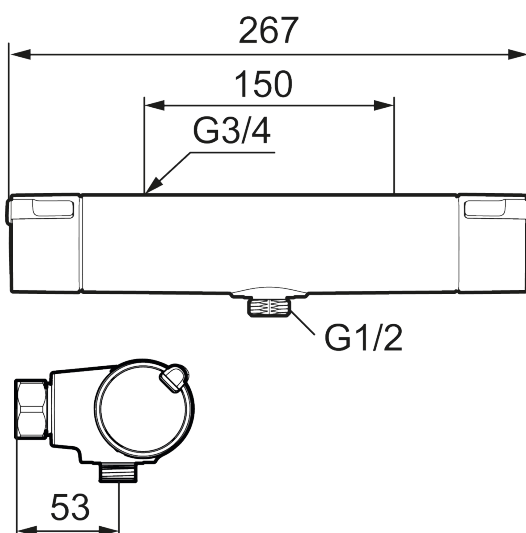

Unique characteristics

- With shower connection down
- Pressure balanced thermostatic mixer
- Temperature handle with safety stop at 38°C
- With Eco-function
- Lead Free material
- Approved non-return valves, EN-Standard EN1717

Backflow protection unit type