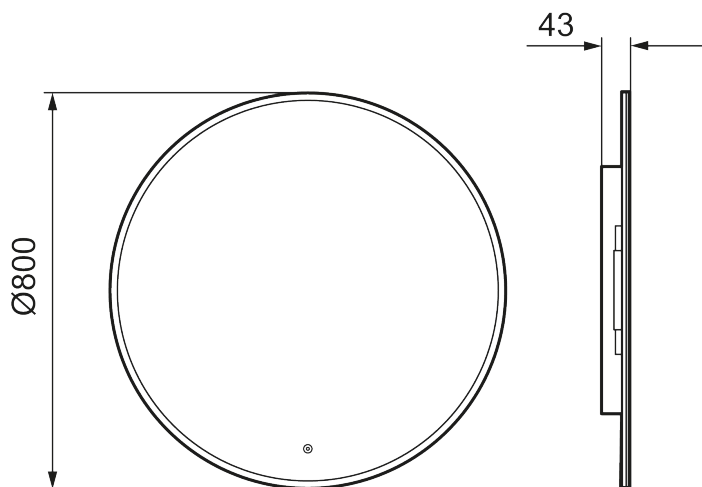

Unique characteristics

MORA CARA I

Cara shares a similar design to our Solo I, with a touch-controlled LED frame behind white acrylic which surrounds the mirror. Cara's lighting can be adjusted in brightness and tone to enhance the atmosphere of your space. Its function can be further enhanced with the addition of built-in Bluetooth speakers for the ultimate in mood spaces.

About the collection

Minimal design, with concealed LED framing and optional Bluetooth speaker system in a package that gives atmospheric a new meaning.

Article number: 953105

Description: Ø800 mm

- Frame with lighting
- Energy efficient LED lighting
- Copper-free glass with safety film
- Steam free with heated demister pad
- Touch operated on/off
- Adjustable light temperature: 2 700–6 400 K
- IP 44 certified, third party CE certified
- Mounting distance from wall: 43 mm