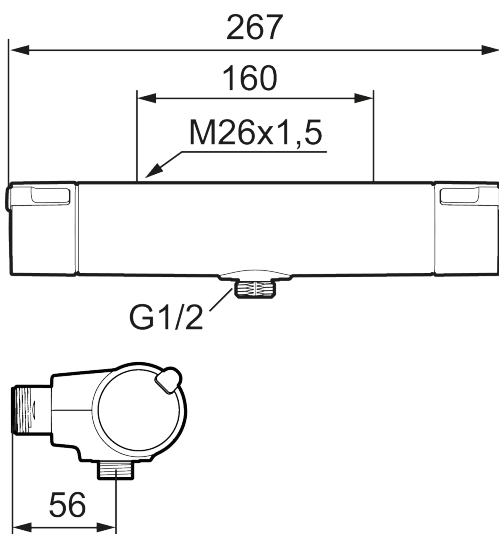

Unique characteristics

- With shower connection down
- Pressure balanced thermostatic mixer
- Temperature handle with safety stop at 38°C
- With Eco-function
- Lead Free material
- Approved non-return valves, EN-Standard EN1717

Backflow protection unit type **EB**