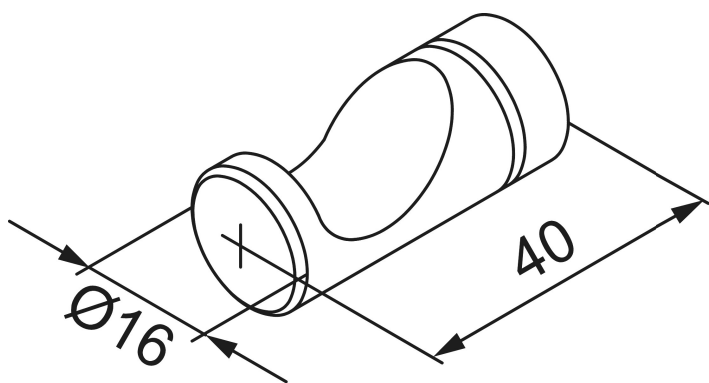

## MORA INXX II towel hooks

Discreet in size but with a powerful presence, bring your bathroom up a notch with our towel hooks.

Compact and robust towel hooks, with a range of finish to bring a sculptural elegance to your bathroom. Mora Armatur's bathroom accessories are designed to bring a level of polish and modernity to your interior. Each has an eye-pleasing, slightly over-sized scooped hook and a decorative scored midsection. Available in sharp, clean chrome, polished or brushed brass and a tactile matte black or white.

Article number: 521050

Description: Chrome, 2 pcs

Unique characteristics

- With screw and plug