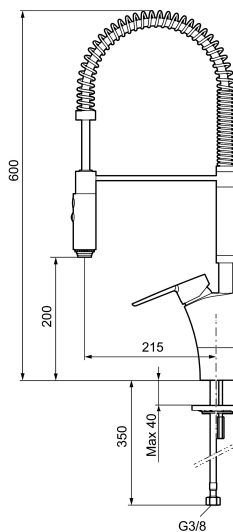

The headpiece (nozzle) is removable and the flow can be varied between different spray patterns such as concentrated jet or shower. The kitchen work becomes easier, more efficient, more attractive and with the ESS function more environmental friendly.

Article number: 242301 Flow 3 bar: 10.3 l/m

Description: Chrome

Unique characteristics

Backflow protection unit type

- ESS (energy saving system)
- Ceramic cartridge with soft closing function
- Adjustable flow control and temperature limiter
- Hose, limitation part for 60°, 85°, 110° or 360° included
- Nozzle with concentrated jet and hand shower
- Soft PEX[®] hoses with 3/8" connecting nut (stainless steel braided)
- Approved non-return valves, EN-Standard EN1717
- Hole diameter Ø34-37 mm