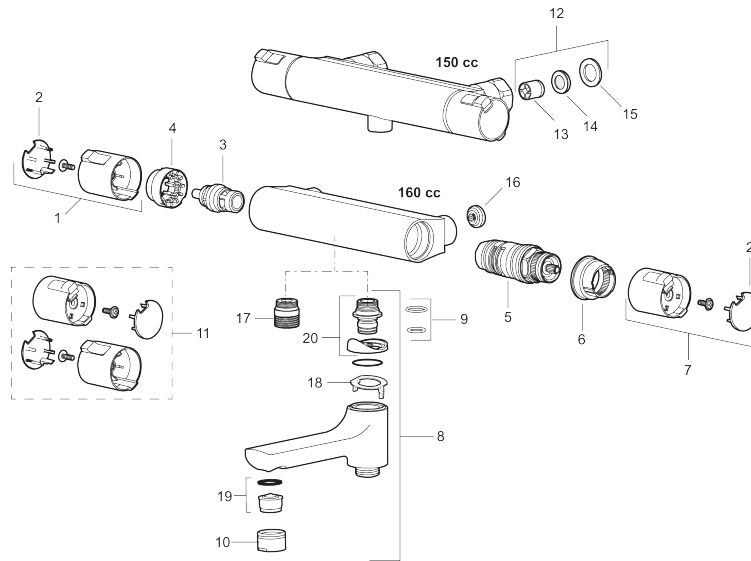

Article number: 241150.DB

Description: Chrome, incl. s-connection (2x701001)

- With shower connection up for Shower Systems
- Temperature handle with safety stop at 38°C and 42°C
- With Eco-function
- Approved non-return valves, EN-Standard EN1717
- Extra user-friendly grips, approved by the Rheumatism Association in Sweden

Unique characteristics

Backflow protection unit type 

PRODUCT DESCRIPTION

MORA CERA T4 shower mixer

A bathroom is a place for relaxation, pleasure and recharging your batteries. So fill it with enjoyment. Save energy effortlessly, protect against fluctuations in water temperature, take an extra long shower with a clear conscience. Mora Cera puts quality time in your bathroom in countless ways.

Article number: 241150.DB

Sparepartlist

NO.	ART NO.	RSK	DESCRIPTION
1	409653.AA	8345188	On/off handle, complete, chrome, retail packed
2	409658.AA	8345190	End cover, chrome, retail packed
3	S600274	8397028	Ceramic headwork (G15)
4	708079.AE		Eco, Stop ring, on/off
5	708764.AE	8345114	Thermostatic cartridge
6	209556.AE	8345184	Stop ring, temperature
7	409654.AA	8345189	Temperature handle, complete, chrome, retail packed
8	409656	8344876	Swivel spout, for conversion of shower mixer to bath/shower mixer, chrome
9	209519.AE	8938340	O-ring, for swivel spout
10	131415.AE	8281512	Housing M24 utv., 15 mm, chrome
11	409650.AA	8345187	On/off- and temperature handle, complete, chrome, retail packed
12	708338.AE		Non-return valve (2 pcs)
13	139465.AE	8186872	Non-return valve, with lock ring
14	708080.AE		Holder for filter, complete
15	709339.AE	8938274	Gasket 24/15x2, 2 pcs

NO.	ART NO.	RSK	DESCRIPTION
16	129380.AE	8345651	Non-return valve (2 pcs)
17	409659.AE	8187025	Shower connector M18x1xG1/2
18	129154.AE	8295332	Stop ring
19	139783.AE	8281546	Aerator inlet, 20–24 l/min at 300 kPa
20	209494.AE	8314141	Spout nipple incl cover ring