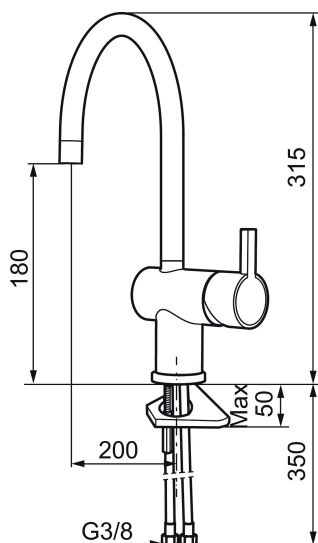

MORA REXX K5 kitchen mixer

With their simple, minimalist design, Mora REXX mixers are the essence of Scandinavian design and functionality. Their innovation lies in their precision. When tradition and craftsmanship meet state-of-the-art manufacturing methods and inspiring design, the result is Mora REXX. The version shown here is a beautiful kitchen mixer with built-in intelligent function.

Article number: 707100.0011 Flow 3 bar: 7.6 l/m

Description: Chrome/black

Unique characteristics

Backflow protection unit type

- ESS (energy saving system)
- Ceramic cartridge
- Adjustable flow control and temperature limiter
- Eco (energy and water saving constant flow aerator, 7,6 l/min at 200–600 kPa)
- Soft PEX[®] hoses with 3/8" connecting nut (stainless steel braided)
- Swivel spout, limitation part for 60°, 120° or 360° included
- Hole diameter Ø32-35 mm