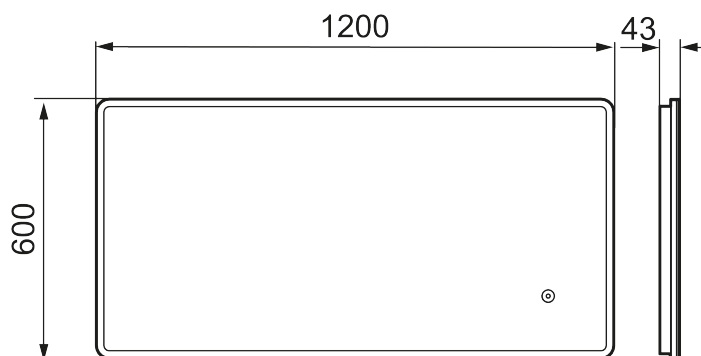

## MORA CARA I

Cara shares a similar design to our Solo I, with a touch-controlled LED frame behind white acrylic which surrounds the mirror. Cara's lighting can be adjusted in brightness and tone to enhance the atmosphere of your space. Its function can be further enhanced with the addition of built-in Bluetooth speakers for the ultimate in mood spaces.

### About the collection

Minimal design, with concealed LED framing and optional Bluetooth speaker system in a package that gives atmospheric a new meaning.

**Article number:** 953113

**Description:** 1200 x 600 mm

### Unique characteristics

- Frame with one piece acrylic diffuser
- Energy efficient LED lighting
- Copper-free glass with safety film
- Steam free with heated demister pad
- Touch operated on/off
- Adjustable light temperature: 2 700–6 400 K
- IP 44 rated
- CE-certified
- 43 mm wall projection