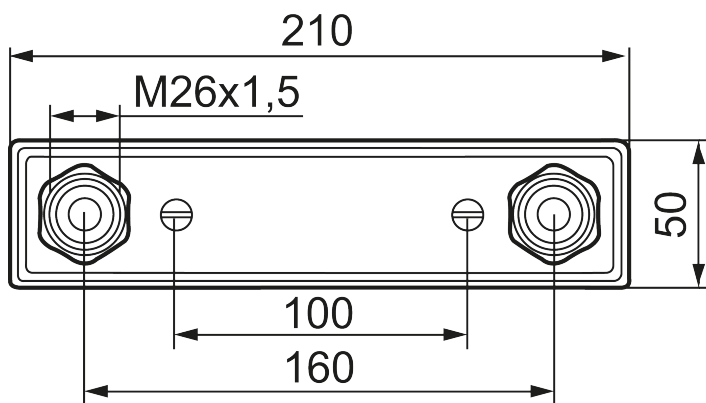

## Wall Plate 160 c/c, for PE-X-, PE-RT-, PB- and multilayer-pipes

We have a wide selection of wall plate in a choice of six colours, with screws that match the colour of the plate. Brackets are available for the models P-EX 15 and P-EX 16 and in 150 and 160 c/c.

Article number: 650280.22

Description: Matte white, D: Ø15

Unique characteristics

- For concealed fitting
- With screws and wall seal
- Connection remains on the surface of the wall

**Connections has product certification issued by a product certification body in Sweden, RISE Certification, for:**

- PE-X enligt EN ISO 15875: 15x2.5, 16x2.0 & 16x2.2
- PE-RT enligt EN ISO 22391: 15x2.5 & 16x2.2
- PB enligt EN ISO 15876: 16x2.0

**Multilayer pipe by manufacture:**

- Uponor UNI PIPE PE-RT/AL/PE-RT 16\*2
- Thermotech MultiSystem AluComposite PE-RT Type2/AL/PE-RT Typ2 16\*2
- Roth Systemrohr Alu-Laserplus 16\*2 mm PE-RT TypII/Al/PE-RT TypII
- LK PAL Universal Pipe A16 16\*2,0
- TECElogo dimension 16 – multilayer pipe – PE-RT/Al/PE-RT 16\*2,0 mm
- TECElogo dimension 16 – multilayer pipe – PE-Xc/Al/PE-RT 16\*2,0 mm
- FRÄNKISCHE turatec multi 16\*2 PE-RT III/Al/PE-RT II
- HENCO RIXc PE-Xc/Al/PE-Xc 16\*2