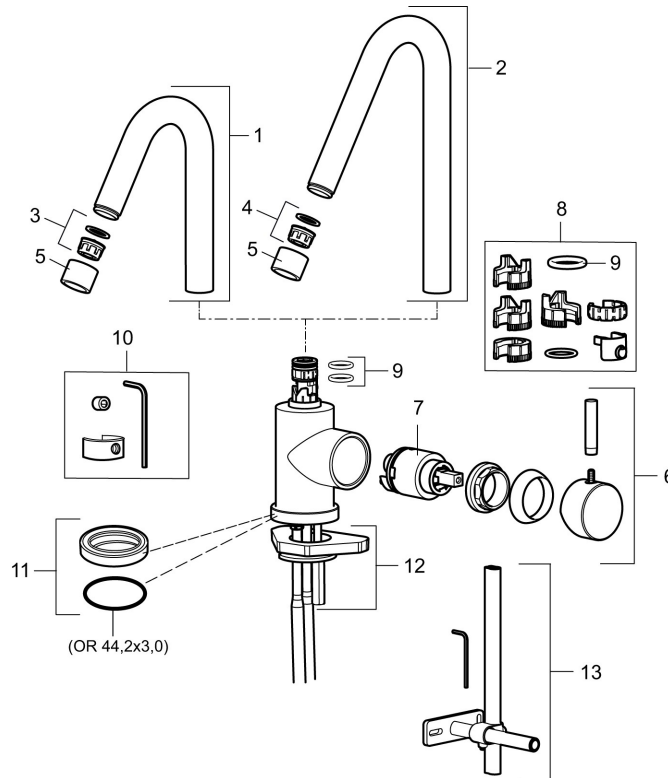

- ESS (energy saving system)
- Adjustable flow control and temperature limiter
- Soft PEX[®] hoses with 3/8" connecting nut (stainless steel braided)
- Swivel spout, limitation part for 60°, 85°, 110° or 360° included
- Hole diameter Ø29-37 mm

Article number: 702800.66

Sparepartlist

NO.	ART NO.	RSK	DESCRIPTION
1	409616.AE	8440596	Spout, complete, basin, chrome
1	409616.25AE	8440602	Spout, complete, basin, rustic brass
1	409616.66AE	8440603	Spout, complete, basin, raw brass
1	409616.80AE	8440604	Spout, complete, basin, chrome/grooved
2	409615.AE	8440595	Spout, complete, kitchen, chrome
2	409615.25AE	8440599	Spout, complete, kitchen, rustic brass
2	409615.66AE	8440600	Spout, complete, kitchen, raw brass
2	409615.80AE	8440601	Spout, complete, kitchen, chrome/grooved
3	131419.AE	8281517	Aerator insert, 5,5–6,5 l/min at 300 kPa
4	131398.AE	8281493	Aerator insert, 9–11 l/min at 300 kPa
5	409618.AE	8281549	Housing M22 int., chrome
5	409618.25AE	8281551	Housing M22 int., rustic brass
5	409618.66AE	8281552	Housing M22 int., raw brass
5	409618.80AE	8281553	Housing M22 int., chrome/grooved

NO.	ART NO.	RSK	DESCRIPTION
6	708995.AE		Lever, complete, chrome
6	708995.25AE		Lever, complete, rustic brass
6	708995.66AE		Lever, complete, raw brass
6	708995.80AE		Lever, complete, chrome/grooved
7	708498.AE	8345125	Ceramic cartridge
8	209565.AE		Limitation segment
9	708843.AE	8295357	O-ring (15,54 x 2,62), 2 pcs
10	409621.AE	8295449	Limitation segment, basin, for fixed spout
11	708578.AE	8483170	Base, complete, single lever mixer, chrome
11	708578.25AE		Base, complete, single lever mixer, rustic brass
11	708578.66AE		Base, complete, single lever mixer, raw brass
11	708578.80AE		Base, complete, single lever mixer, chrome/grooved
12	708779.AE		Fastening details, kitchen
13	S600308	8387263	Stabilizer kit