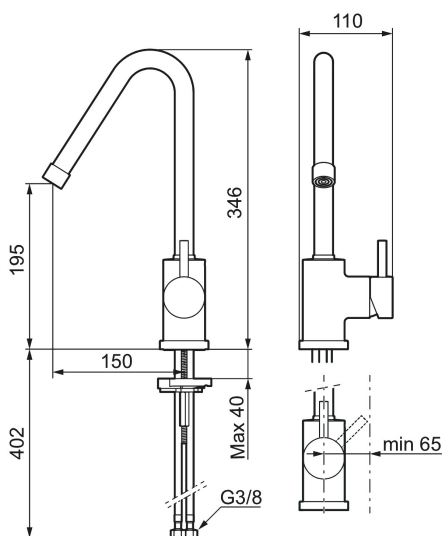

Unique characteristics

Backflow protection unit type **AA**