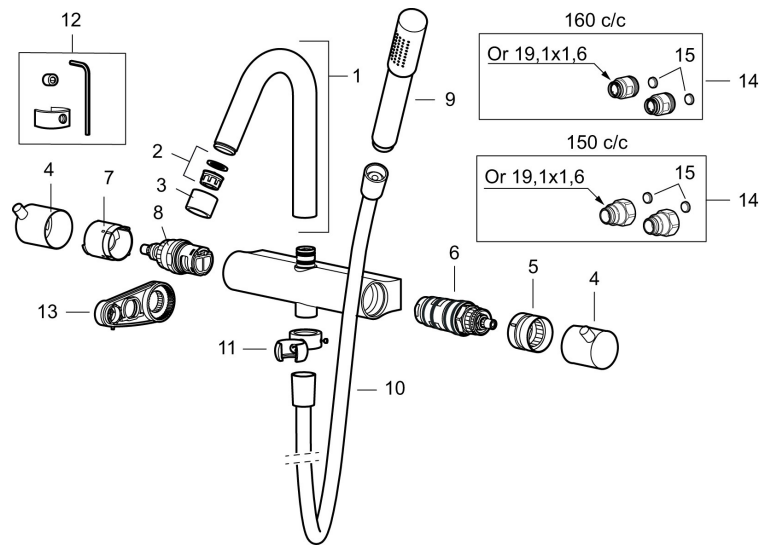

Mora Izzy Shower System:

- Black shower hose in metal, PVC- and BPA-free
- With Easy-Clean anti-limescale system
- Shower bar can be shortened if required
- Eco (energy and water saving hand shower 9 l/min, shower head 12 l/min)

PRODUCT DESCRIPTION

MORA IZZY shower system kit

Article number: 705600.25

Sparepartlist

NO.	ART NO.	RSK	DESCRIPTION
1	409617.AE	8440597	Spout, complete, chrome
1	409617.25AE	8440605	Spout, complete, rustic brass
1	409617.66AE	8440606	Spout, complete, raw brass
1	409617.80AE	8440607	Spout, complete, chrome/grooved
2	139783.AE	8281546	Aerator inlet, 20–24 l/min at 300 kPa
3	409618.AE	8281549	Housing M22 int., chrome
3	409618.25AE	8281551	Housing M22 int., rustic brass
3	409618.66AE	8281552	Housing M22 int., raw brass
3	409618.80AE	8281553	Housing M22 int., chrome/grooved
4	409619.AE	8443252	On/off- and temperature handle, chrome
4	409619.25AE	8443253	On/off- and temperature handle, rustic brass
4	409619.66AE	8443254	On/off- and temperature handle, raw brass
4	409619.80AE	8443255	On/off- and temperature handle, chrome/grooved
5	209010.AE		Stop ring
6	729219.AE		Thermostatic cartridge
7	209011.AE		Stop ring, reversible
8	709011.AE	8387090	Ceramic headwork, reversible
9	139785.AE	8199136	Hand shower, chrome
9	139785.25AE	8275468	Hand shower, rustic brass

NO.	ART NO.	RSK	DESCRIPTION
9	139785.66AE	8275469	Hand shower, raw brass
10	131170.AE	8251927	Shower hose in metal, 1750 mm, chrome
10	409622.AE	8251992	Shower hose in metal, 1750 mm, black
11	409623.AE	8221828	Hand shower holder, chrome
11	409623.25AE	8221838	Hand shower holder, rustic brass
11	409623.66AE	8221839	Hand shower holder, raw brass
12	409621.AE	8295449	Limitation segment, basin, for fixed spout
13	891096.AE	8345921	Service tool
14	409360.AA	8187781	Inlet connector 150 c/c (left-handed thread), retail packed
14	409361.AE	8228492	Inlet connector 160 c/c
15	209604.AE		Filters, 2 pcs