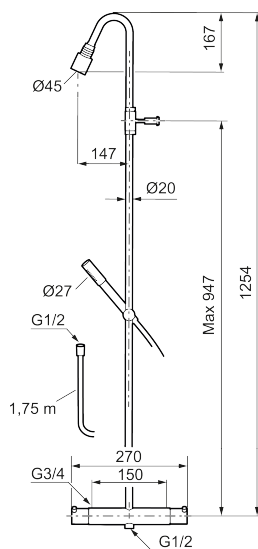

Unique characteristics

MORA IZZY shower system kit

Article number: 705600.25

Description: Rustic brass

Izzy Raw and Rustic come with untreated brass surfaces, which will allow them to age over time, developing a patina and a beauty all of their own.

PRODUCT DESCRIPTION

MORA IZZY shower system kit

Article number: 705600.25

Sparepartlist

NO.	ART NO.	RSK	DESCRIPTION
1	409617.AE	8440597	Spout, complete, chrome
1	409617.25AE	8440605	Spout, complete, rustic brass
1	409617.66AE	8440606	Spout, complete, raw brass
1	409617.80AE	8440607	Spout, complete, chrome/grooved
2	139783.AE	8281546	Aerator inlet, 20–24 l/min at 300 kPa
3	409618.AE	8281549	Housing M22 int., chrome
3	409618.25AE	8281551	Housing M22 int., rustic brass
3	409618.66AE	8281552	Housing M22 int., raw brass
3	409618.80AE	8281553	Housing M22 int., chrome/grooved
4	409619.AE	8443252	On/off- and temperature handle, chrome
4	409619.25AE	8443253	On/off- and temperature handle, rustic brass
4	409619.66AE	8443254	On/off- and temperature handle, raw brass
4	409619.80AE	8443255	On/off- and temperature handle, chrome/grooved
5	209010.AE		Stop ring
6	729219.AE		Thermostatic cartridge
7	209011.AE		Stop ring, reversible
8	709011.AE	8387090	Ceramic headwork, reversible
9	139785.AE	8199136	Hand shower, chrome
9	139785.25AE	8275468	Hand shower, rustic brass

NO.	ART NO.	RSK	DESCRIPTION
9	139785.66AE	8275469	Hand shower, raw brass
10	131170.AE	8251927	Shower hose in metal, 1750 mm, chrome
10	409622.AE	8251992	Shower hose in metal, 1750 mm, black
11	409623.AE	8221828	Hand shower holder, chrome
11	409623.25AE	8221838	Hand shower holder, rustic brass
11	409623.66AE	8221839	Hand shower holder, raw brass
12	409621.AE	8295449	Limitation segment, basin, for fixed spout
13	891096.AE	8345921	Service tool
14	409360.AA	8187781	Inlet connector 150 c/c (left-handed thread), retail packed
14	409361.AE	8228492	Inlet connector 160 c/c
15	209604.AE		Filters, 2 pcs