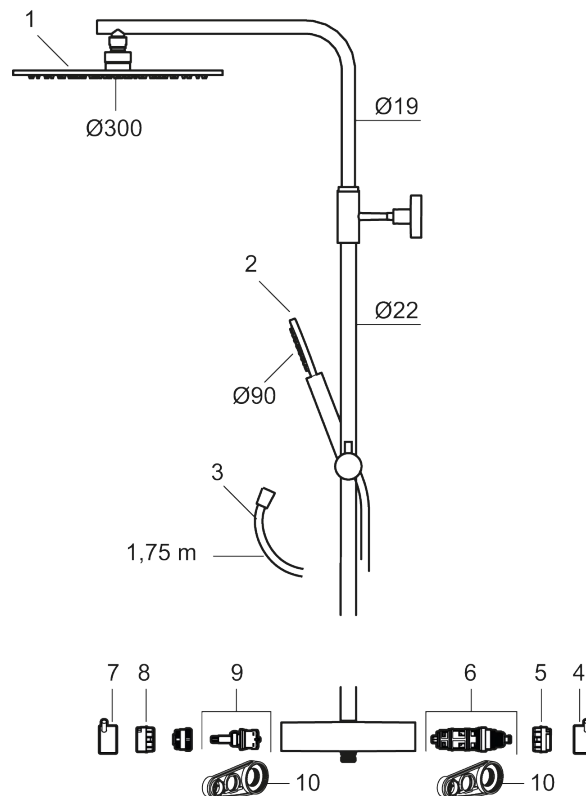

PRODUCT DESCRIPTION

MORA INXX II shower system kit

With its durable, elegant brushed brass finish the INXX II combines classic design with high performance, constant temperature, outstanding comfort and effective scald protection. The overhead shower has a large, slim shower head that looks great in bathrooms with a strong character and striking shapes, as well as in classic bathrooms designed for rest and relaxation. The mixer has been tested and approved according to current building regulations and is energy-efficient, which means it reduces water and energy use without compromising on comfort. The INXX II collection offers a world-class water experience.

About the collection

INXX II is an elegant, timeless collection in a palette of carefully selected colours. Offering a combination of high quality, sober design and outstanding comfort, this is the ultimate collection.

Article number: 271900.62

Sparepartlist

NO.	ART NO.	RSK	DESCRIPTION
1	130348	8237489	Shower head 300 mm, chrome