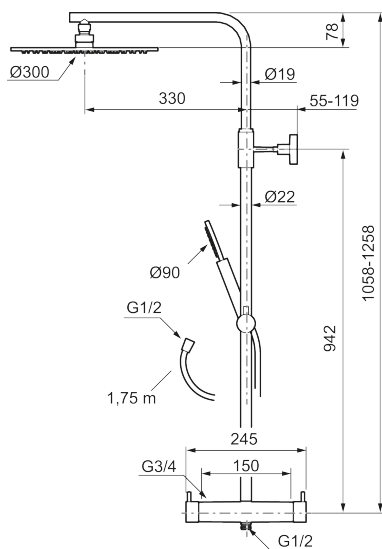

Article number: 271900.62 Flow 3 bar: 11.3 l/m

Description: Brushed brass PVD, 150 c/c

#### MORA INXX II Shower System:

- Shower hose in metal, PVC- and BPA-free
- With Easy-Clean anti-limescale system
- Adjustable height
- Hand shower 7,5 l/min, shower head 11 l/min

PRODUCT DESCRIPTION