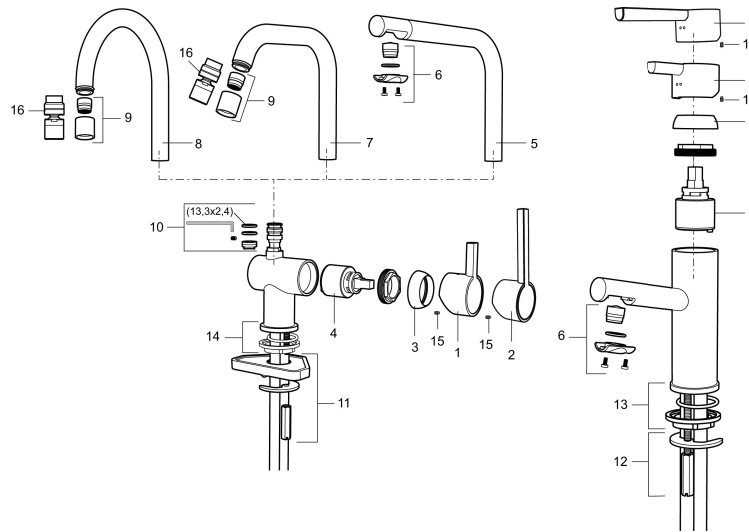

Article number: 707120.0011 Flow 3 bar: 7.9 l/m

Description: Chrome/black

### Unique characteristics

Backflow protection unit type

- ESS (energy saving system)
- Ceramic cartridge
- Adjustable flow control and temperature limiter
- Eco (energy and water saving constant flow aerator, 7,6 l/min at 200–600 kPa)
- Soft PEX<sup>®</sup> hoses with 3/8" connecting nut (stainless steel braided)
- Swivel spout, limitation part for 60°, 120° or 360° included
- Hole diameter Ø32-35 mm

## Sparepartlist

NO.	ART NO.	RSK	DESCRIPTION
1	209500.AE	8346901	Handle, chrome
1	209500.0011AE	8346917	Handle, chrome/black
2	409337	8346503	Care-handle, chrome
3	209501.AE	8346902	Cover nut, chrome
4	209493.AE	8345204	Ceramic cartridge, ESS
4	708301.AE	8345093	Ceramic cartridge
5	209506.AE	8346907	L-spout, complete, chrome
5	209506.0011AE	8326728	L-spout, complete, chrome/black
6	209502.AE	8346903	Aerator kit, L-spout, 7,6 l/min at 200–600 kPa, chrome
6	209502.0011AE	8346921	Aerator kit, L-spout, 7,6 l/min at 200–600 kPa, chrome/black
7	209508.AE	8346909	J-spout, complete, chrome
8	209507.AE	8346908	C-spout, complete, chrome
9	209503.AE	8346904	Aerator M18 int., 7,6 l/min at 200–600 kPa, chrome
10	209520.AE	8346910	Gasket kit, incl. o-rings, limitation part, screw and wrench
11	708779.AE		Fastening details, kitchen

NO.	ART NO.	RSK	DESCRIPTION
12	209518.AE	8346911	Fastening details
13	209562.AE		Locating ring, basin
14	209563.AE	8295335	Locating ring, kitchen
15	459013		Locking screw
16	409480.AE	8393983	Aerator M18 int., ball joint, 7–9 l/min at 300 kPa