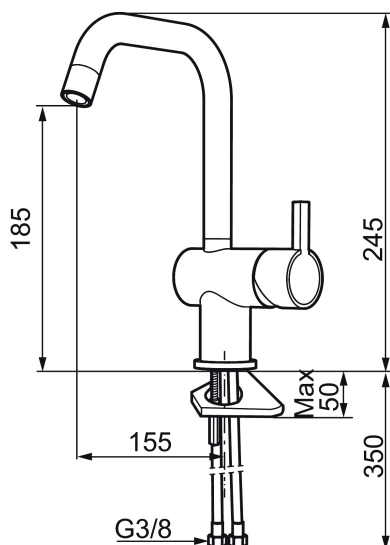

Article number: 707120.0011 Flow 3 bar: 7.9 l/m

Description: Chrome/black

### Unique characteristics

Backflow protection unit type

- ESS (energy saving system)
- Ceramic cartridge
- Adjustable flow control and temperature limiter
- Eco (energy and water saving constant flow aerator, 7,6 l/min at 200–600 kPa)
- Soft PEX<sup>®</sup> hoses with 3/8" connecting nut (stainless steel braided)
- Swivel spout, limitation part for 60°, 120° or 360° included
- Hole diameter Ø32-35 mm

NO.	ART NO.	RSK	DESCRIPTION
12	209518.AE	8346911	Fastening details
13	209562.AE		Locating ring, basin
14	209563.AE	8295335	Locating ring, kitchen
15	459013		Locking screw
16	409480.AE	8393983	Aerator M18 int., ball joint, 7–9 l/min at 300 kPa