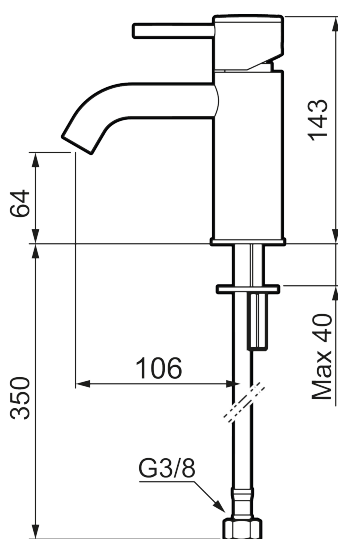

MORA INXX II soft, small basin mixer

INXX II basin mixers are available in three different heights, including small which is suitable for small basins. With its durable matt black finish and essential design, the INXX II soft enhances the feeling of comfort, quality and elegance in your bathroom. The mixer has been tested and approved according to current building regulations and is energy-efficient, which means it reduces water and energy use without compromising on comfort. A push down-waste in a matching colour is available as an accessory.

Article number: 273001.12CA Flow 3 bar: 4.5 l/m

Description: Matte black

Unique characteristics

Backflow protection unit type **AA**

- Ceramic cartridge
- Adjustable flow control and temperature limiter
- Soft PEX® hoses with 3/8" connecting nut (stainless steel braided)
- Hole diameter Ø34-37 mm