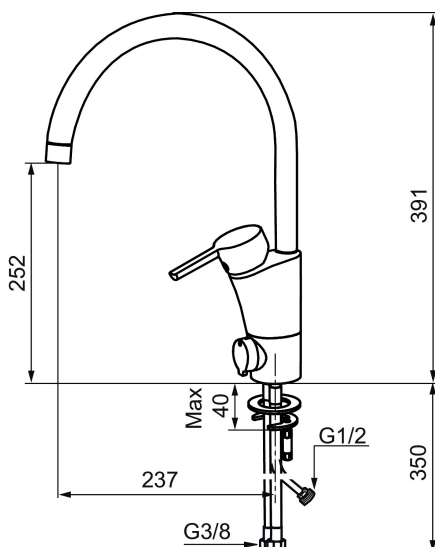

## MORA MMIX K5 kitchen mixer

Mora MMIX combines elegance and ergonomic design with energy-efficiency. Soft geometric curves and a timeless style characterise the entire Mora MMIX range. The mixers were developed according to our unique EcoSafe™ concept focusing on low energy consumption and long-term environmental care.

Article number: 732151 Flow 3 bar: 7.3 l/m

Description: Chrome, connection nut G3/8"

### Unique characteristics

Backflow protection unit type

- ESS (energy saving system)
- Ceramic cartridge with soft closing function
- Adjustable flow control and temperature limiter
- Eco (energy and water saving aerator)
- Soft PEX® hoses with 3/8" connecting nut (stainless steel braided)
- Swivel spout, limitation part for 60°, 85°, 110° or 360° included
- With dishwasher valve, switchable between cold and hot water. Pre-set on cold water
- Lead Free material
- Hole diameter Ø32-37 mm