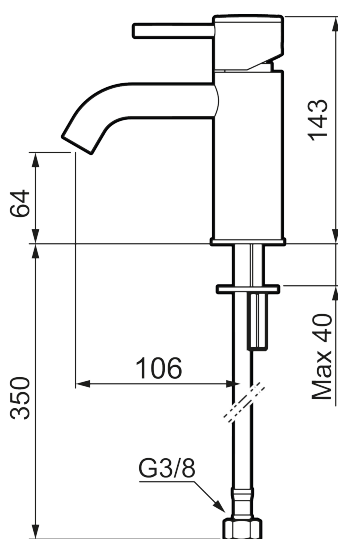

MORA INXX II soft, small basin mixer

INXX II basin mixers are available in three different heights, including small which is suitable for small basins. With its durable chrome finish and essential design, the INXX II soft enhances the feeling of comfort, quality and elegance in your bathroom. The mixer has been tested and approved according to current building regulations and is energy-efficient, which means it reduces water and energy use without compromising on comfort. A push down-waste in a matching colour is available as an accessory.

Article number: 273001.CA Flow 3 bar: 4.5 l/m

Description: Chrome

Unique characteristics

Backflow protection unit type **AA**

- Ceramic cartridge
- Adjustable flow control and temperature limiter
- Soft PEX[®] hoses with 3/8" connecting nut (stainless steel braided)
- Hole diameter Ø34-37 mm