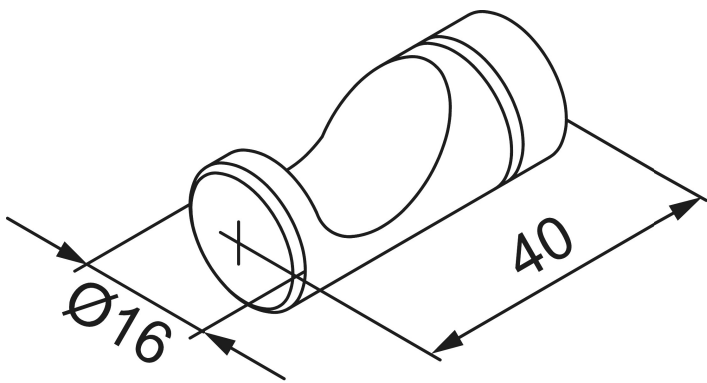

## MORA INXX II towel hooks

Discreet in size but with a powerful presence, bring your bathroom up a notch with our towel hooks.

Compact and robust towel hooks, with a range of finish to bring a sculptural elegance to your bathroom. Mora Armatur's bathroom accessories are designed to bring a level of polish and modernity to your interior. Each has an eye-pleasing, slightly over-sized scooped hook and a decorative scored midsection. Available in sharp, clean chrome, polished or brushed brass and a tactile matte black or white.

**Article number:** 521050.62

**Description:** Brushed brass PVD, 2 pcs

Unique characteristics

- With screw and plug