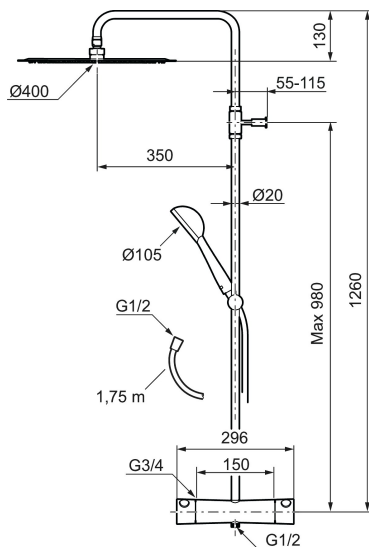

MORA ONE shower system kit

Technical innovation, craftsmanship and design go hand in hand in the Mora One series. The shower lifts the entire bathroom and guarantees a relaxing experience needed in the stress of everyday life. Thomas Sandell, architect and designer, has created a sober and elegant series of mixers gently expressing usability, beauty and durability. Mora One is available as a shower and head shower set, or as a complete shower system kit including shower or bath mixer.

Article number: 261900 Flow 3 bar: 7.5 l/m

Description: Chrome

Consist of:

Mora One thermostatic mixer:

- Pressure balanced thermostatic mixer
- With reversible headwork
- Temperature handle with safety stop at 38°C
- With Eco-function
- Approved non-return valves, EN-Standard EN1717

Mora One Shower System:

- Shower hose in metal, PVC- and BPA-free
- With Easy-Clean anti-limescale system
- Shower bar can be shortened if required
- Hand shower 7,5 l/min, shower head 19 l/min