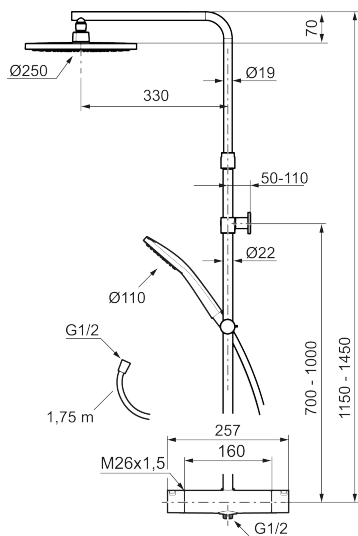

Unique characteristics

Backflow protection unit type