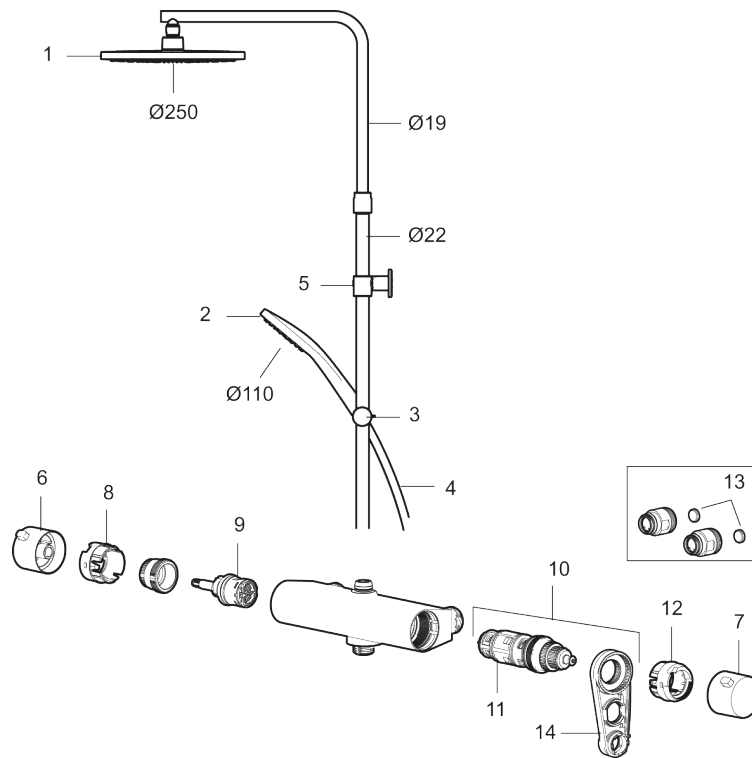

MORA LYNX Shower System:

- Shower hose in metal, PVC- and BPA-free
- With Easy-Clean anti-limescale system
- Wall bracket freely adjustable in height, 700–1000 from connection and 50–100 mm from wall, 2x20 mm spacers included, with sealing, hidden pipe joint

Article number:

341800.12LD6

Sparepartlist

NO.	ART NO.	RSK	DESCRIPTION
1	S600196	8237572	Shower head, 250 mm
1	S600196.12	8237573	
2	S600238	8233065	
2	S600238.12	8233100	
3	S600246	8239619	Slider, chrome
3	S600246.12	8239664	Slider, matte black
4	S600109	8252036	Shower hose, chrome
4	S600109.12	8236624	Shower hose in metal, 1750 mm, matte black
5	S600094	8221921	Wall bracket, chrome
6	S600237	8397026	
6	S600237.12	8397027	
7	S600236	8397024	

NO.	ART NO.	RSK	DESCRIPTION
7	S600236.12	8397025	
8	S600022	8439704	Stop ring, reversible
9	S600020	8441462	Ceramic headwork, with service tool (shower mixer)
9	S600269	8387232	Ceramic headwork, without tool (shower mixer)
10	S600084	8439709	Thermostatic cartridge, complete, incl. service tool
11	S600271	8397030	Thermostatic cartridge, complete, without service tool
12	S600023	8439703	Stop ring
13	409359.AA	8345172	Filter kit for connecting links, retail packed
14	S600298	3870203	Service tool