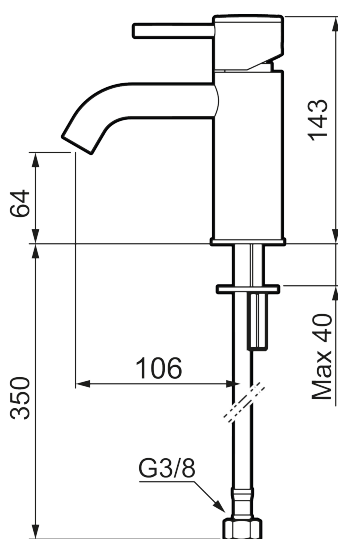

## MORA INXX II soft, small basin mixer

INXX II basin mixers are available in three different heights, including small which is suitable for small basins. With its durable, trendy polished brass finish and essential design, the INXX II soft enhances the feeling of comfort, quality and elegance in your bathroom. The mixer has been tested and approved according to current building regulations and is energy-efficient, which means it reduces water and energy use without compromising on comfort. A push down-waste in a matching colour is available as an accessory.

Article number: 273001.60CA Flow 3 bar: 4.5 l/m

Description: Polished brass PVD

#### Unique characteristics

Backflow protection unit type 

- Ceramic cartridge
- Adjustable flow control and temperature limiter
- Eco (energy and water saving constant flow aerator, 5 l/min at 200–600 kPa)
- Soft PEX® hoses with 3/8" connecting nut (stainless steel braided)
- Hole diameter Ø34-37 mm