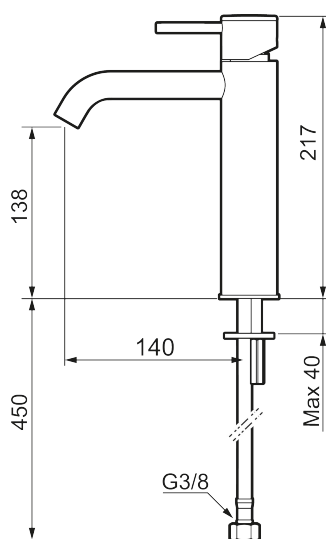

## MORA INXX II soft, medium basin mixer

INXX II basin mixers are available in three different heights, including medium which is suitable for larger basins. With its durable matt grey finish and essential design, the INXX II soft enhances the feeling of comfort, quality and elegance in your bathroom. The mixer has been tested and approved according to current building regulations and is energy-efficient, which means it reduces water and energy use without compromising on comfort. A push down-waste in a matching colour is available as an accessory.

Article number: 273011.44CA Flow 3 bar: 4.5 l/m

Description: Matte grey

- Keramisk tätning
- Omställbar flödesbegränsning och temperaturspär
- Flexibla anslutningsrör i metallomspunnen Soft PEX®
- Hålmått Ø34-37 mm