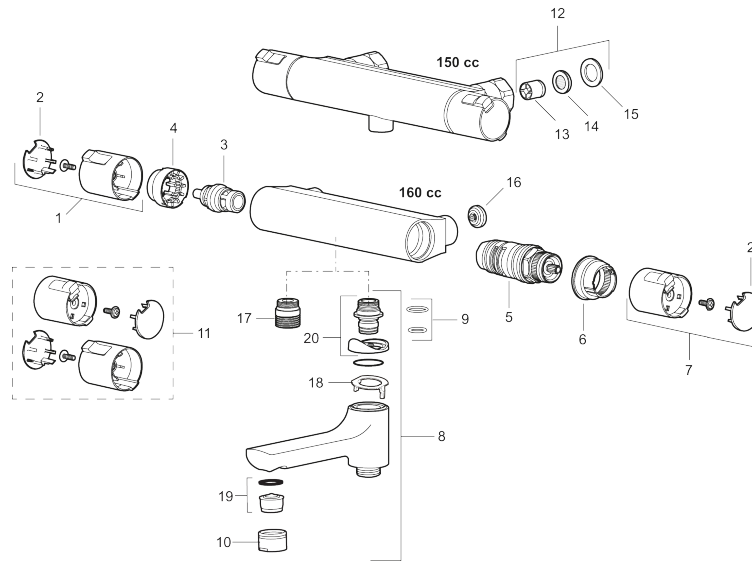

Article number: 241900.DB

Description: Chrome, incl. s-connection (2x701001)

Consist of :

Mora Cera thermostatic mixer art.no. 241150.DB

- Temperature handle with safety stop at 38°C and 42°C
- With Eco-function
- Approved non-return valves, EN-Standard EN1717
- Extra user-friendly grips, approved by the Rheumatism Association in Sweden

Mora Cera Shower System S5 art.no. 130005

- Diverter with ceramic cartridge
- Shower hose in metal, PVC- and BPA-free
- With Easy-Clean anti-limescale system
- Shower bar can be shortened if required
- Diverter can be mounted with lever pointing in chosen direction
- Air mixture provides comfort flow at 6 l/min, max flow 10 l/min

Article number: 241900.DB

Sparepartlist

NO.	ART NO.	RSK	DESCRIPTION
1	409653.AA	8345188	On/off handle, complete, chrome, retail packed
2	409658.AA	8345190	End cover, chrome, retail packed
3	S600274	8397028	Ceramic headwork (G15)
4	708079.AE		Eco, Stop ring, on/off
5	708764.AE	8345114	Thermostatic cartridge
6	209556.AE	8345184	Stop ring, temperature
7	409654.AA	8345189	Temperature handle, complete, chrome, retail packed
8	409656	8344876	Swivel spout, for conversion of shower mixer to bath/shower mixer, chrome
9	209519.AE	8938340	O-ring, for swivel spout
10	131415.AE	8281512	Housing M24 utv., 15 mm, chrome
11	409650.AA	8345187	On/off- and temperature handle, complete, chrome, retail packed
12	708338.AE		Non-return valve (2 pcs)
13	139465.AE	8186872	Non-return valve, with lock ring
14	708080.AE		Holder for filter, complete
15	709339.AE	8938274	Gasket 24/15x2, 2 pcs

NO.	ART NO.	RSK	DESCRIPTION
16	129380.AE	8345651	Non-return valve (2 pcs)
17	409659.AE	8187025	Shower connector M18x1xG1/2
18	38521000	8295345	Stop ring
19	139783.AE	8281546	Aerator inlet, 20–24 l/min at 300 kPa
20	209494.AE	8314141	Spout nipple incl cover ring