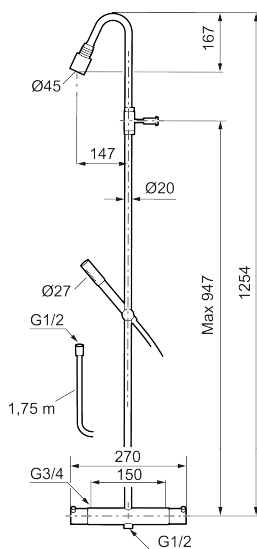

Unique characteristics

MORA IZZY shower system kit

Article number: 705600.25

Description: Rustic brass

Izzy Raw and Rustic come with untreated brass surfaces, which will allow them to age over time, developing a patina and a beauty all of their own.

Consist of:

Mora Izzy thermostatic mixer:

- Compensates for temperature and pressure fluctuations
- With reversible headwork
- Temperature handle with safety stop at 38°C
- With Eco-function Approved non-return valves, EN-Standard EN1717

Mora Izzy Shower System:

- Black shower hose in metal, PVC- and BPA-free
- With Easy-Clean anti-limescale system
- Shower bar can be shortened if required
- Eco (energy and water saving hand shower 9 l/min, shower head 12 l/min)