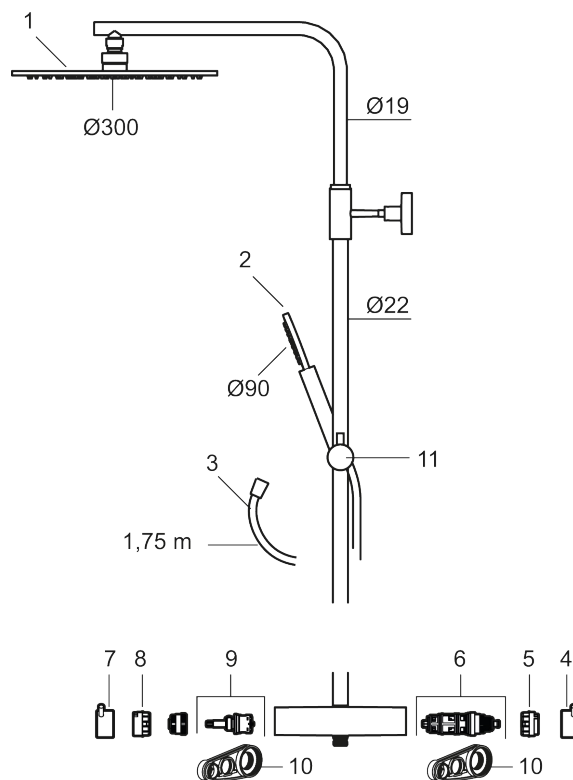

Article number: 271800.12

Sparepartlist

NO.	ART NO.	RSK	DESCRIPTION
1	130348	8237489	Shower head 300 mm, chrome
1	130348.12	8237490	Shower head 300 mm, matte black

NO.	ART NO.	RSK	DESCRIPTION
1	130348.22	8237491	Shower head 300 mm, matte white
1	130348.44	8237492	Shower head 300 mm, matte grey
1	130348.60	8237493	Shower head 300 mm, polished brass PVD
1	130348.62	8237494	Shower head 300 mm, brushed brass PVD
2	209575	8275496	Hand shower, chrome
2	209575.12	8275497	Hand shower, matte black
2	209575.22	8275498	Hand shower, matte white
2	209575.44	8275499	Hand shower, matte grey
2	209575.60	8275500	Hand shower, polished brass PVD
2	209575.62	8275501	Hand shower, brushed brass PVD
3	131170.AE	8251927	Shower hose in metal, 1750 mm, chrome
3	131170.12AE	8251999	Shower hose in metal, 1750 mm, matte black
3	131170.22AE	8252000	Shower hose in metal, 1750 mm, matte white
3	131170.44AE	8252001	Shower hose in metal, 1750 mm, matte grey
3	131170.60AE	8252002	Shower hose in metal, 1750 mm, polished brass PVD
3	131170.62AE	8252003	Shower hose in metal, 1750 mm, brushed brass PVD
4	409710.AE	8218902	Temperature handle, chrome
4	409710.12AE	8218903	Temperature handle, matte black
4	409710.22AE	8218904	Temperature handle, matte white
4	409710.44AE	8218905	Temperature handle, matte grey
4	409710.60AE	8218906	Temperature handle, polished brass PVD
4	409710.62AE	8218907	Temperature handle, brushed brass PVD
5	S600023	8439703	Stop ring
6	S600019	8439702	Thermostatic cartridge, complete, with service tool
7	409711.AE	8218901	Temperature handle, chrome
7	409711.12AE	8218908	Temperature handle, matte black
7	409711.22AE	8218909	Temperature handle, matte white
7	409711.44AE	8218910	Temperature handle, matte grey
7	409711.60AE	8218911	Temperature handle, polished brass PVD
7	409711.62AE	8218912	Temperature handle, brushed brass PVD
8	S600022	8439704	Stop ring, reversible
9	S600020	8441462	Ceramic headwork, with service tool (shower mixer)
10	891096.AE	8345921	Service tool
11	S600186	8239630	Slider, chrome
11	S600186.12	8239631	Slider, matte black
11	S600186.60	8239632	Slider, polished brass PVD