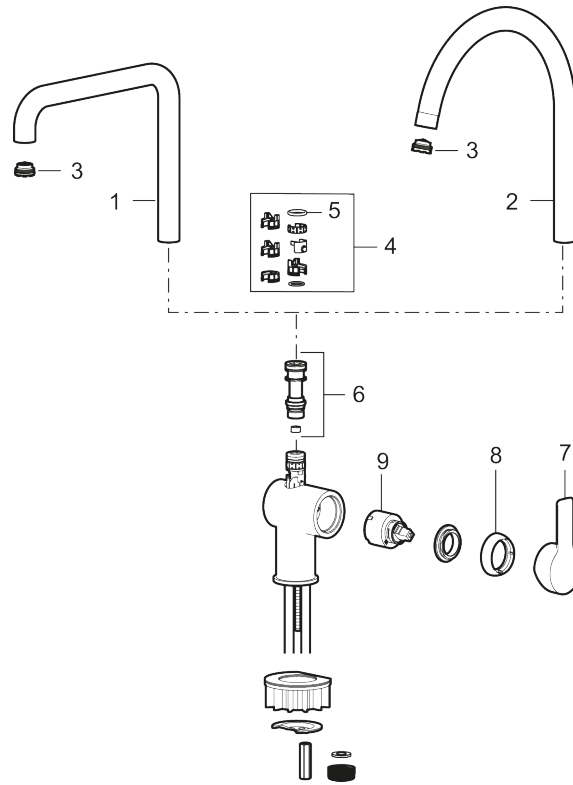

Article number: 344051.LD4 **Flow 3 bar:** 4.8 l/m

Description: Chrome, LEED/BREEAM compliant

- Adjustable flow control and temperature limiter
- Swivel spout, limitation part for 60°, 85°, 110° or 360° included
- Soft PEX® hoses with 3/8" connecting nut (stainless steel braided)
- Lead Free material
- Hole diameter Ø34-37 mm

Unique characteristics

Backflow protection unit type 

PRODUCT DESCRIPTION

LYNX sharp kitchen mixer

The bold angles of this kitchen mixer bring depth and presence to your interior. Available in matte black or crisp chrome, it's a mixer that's as functional as it is attractive.

Article number: 344051.LD4

Sparepartlist

NO.	ART NO.	RSK	DESCRIPTION
1	409713.AE	8441034	Swivel spout, chrome
1	409713.12AE	8441035	Swivel spout, matte black
2	409712.AE	8441027	Swivel spout, chrome
2	409712.12AE	8441028	Swivel spout, matte black
3	S600230		Aerator M21,5 ext., Z
4	209565.AE		Limitation segment
5	708843.AE	8295357	O-ring (15,54 x 2,62), 2 pcs
6	S600231		Spout nipple, complete
7	S600243	8387197	
7	S600243.12	8387198	
8	S600240	8397022	
8	S600240.12	8397023	
9	708301.AE	8345093	Ceramic cartridge