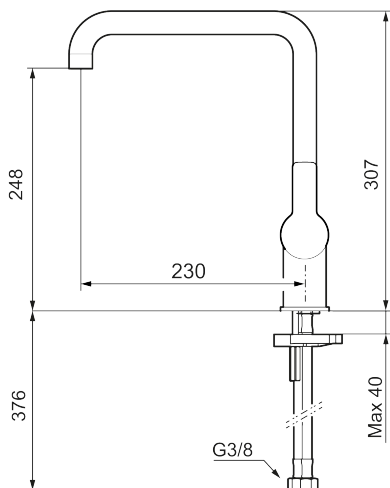

Unique characteristics

Backflow protection unit type