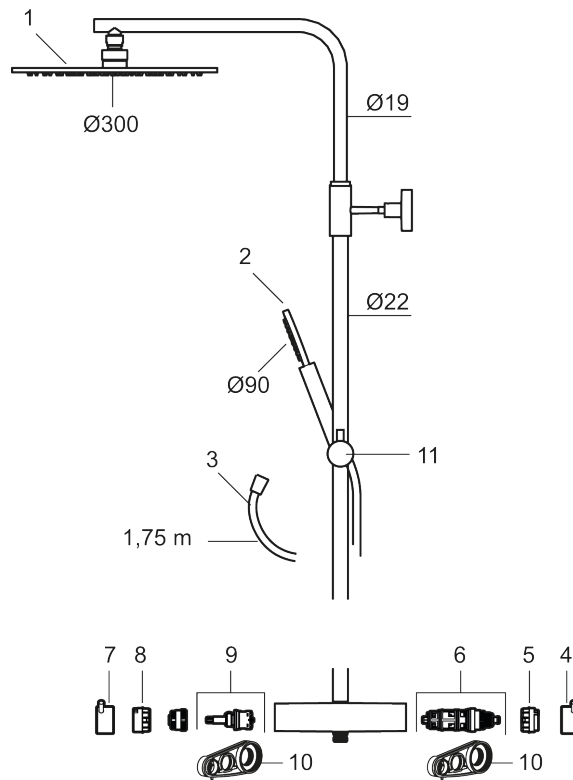

PRODUCT DESCRIPTION

MORA INXX II shower system kit

With its durable matt white finish the INXX II combines classic design with high performance, constant temperature, outstanding comfort and effective scald protection. The overhead shower has a large, slim shower head that looks great in bathrooms with a strong character and striking shapes, as well as in classic bathrooms designed for rest and relaxation. The mixer has been tested and approved according to current building regulations and is energy-efficient, which means it reduces water and energy use without compromising on comfort. The INXX II collection offers a world-class water experience.

About the collection

INXX II is an elegant, timeless collection in a palette of carefully selected colours. Offering a combination of high quality, sober design and outstanding comfort, this is the ultimate collection.

Article number: 271900.22

Sparepartlist

NO.	ART NO.	RSK	DESCRIPTION
1	130348	8237489	Shower head 300 mm, chrome
1	130348.12	8237490	Shower head 300 mm, matte black
1	130348.22	8237491	Shower head 300 mm, matte white