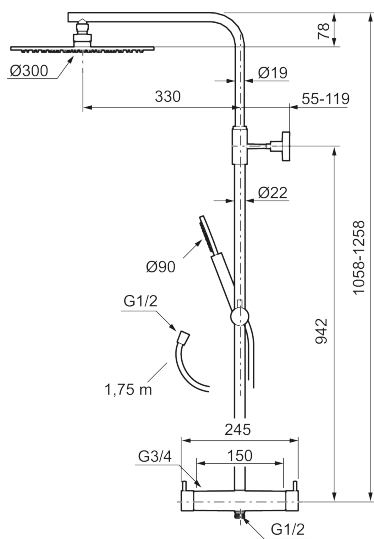

Article number: 271900.22 Flow 3 bar: 11.3 l/m

Description: Matte white, 150 c/c

Consist of:

**MORA INXX II thermostatic mixer:**

- Pressure balanced thermostatic mixer
- With reversible headwork
- Temperature handle with safety stop at 38°C
- With Eco-function
- Approved non-return valves, EN-Standard EN1717

**MORA INXX II Shower System:**

- Shower hose in metal, PVC- and BPA-free
- With Easy-Clean anti-limescale system
- Adjustable height
- Hand shower 7,5 l/min, shower head 11 l/min

PRODUCT DESCRIPTION