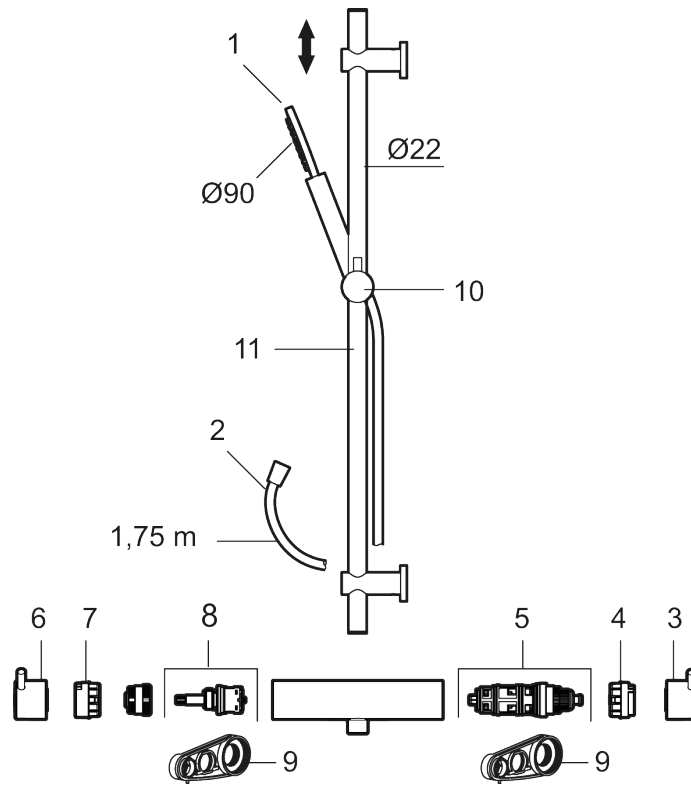

MORA INXX II shower:

- Shower hose in metal, PVC- and BPA-free
- With adjustable wall brackets for usage of existing screw holes
- With Easy-Clean anti-limescale system
- Constant flow 6 l/min at 200–600 kPa

Unique characteristics

PRODUCT DESCRIPTION

MORA INXX II shower kit

Article number:
271600.12LD6

Sparepartlist

| NO. | ART NO. | RSK | DESCRIPTION |
|-----|-------------|---------|---|
| 1 | 209575 | 8275496 | Hand shower, chrome |
| 1 | 209575.12 | 8275497 | Hand shower, matte black |
| 1 | 209575.22 | 8275498 | Hand shower, matte white |
| 1 | 209575.44 | 8275499 | Hand shower, matte grey |
| 1 | 209575.60 | 8275500 | Hand shower, polished brass PVD |
| 1 | 209575.62 | 8275501 | Hand shower, brused brass PVD |
| 2 | 131170.AE | 8251927 | Shower hose in metal, 1750 mm, chrome |
| 2 | 131170.12AE | 8251999 | Shower hose in metal, 1750 mm, matte black |
| 2 | 131170.22AE | 8252000 | Shower hose in metal, 1750 mm, matte white |
| 2 | 131170.44AE | 8252001 | Shower hose in metal, 1750 mm, matte grey |
| 2 | 131170.60AE | 8252002 | Shower hose in metal, 1750 mm, polished brass PVD |
| 2 | 131170.62AE | 8252003 | Shower hose in metal, 1750 mm, brused brass PVD |
| 3 | 409710.AE | 8218902 | Temperature handle, chrome |
| 3 | 409710.12AE | 8218903 | Temperature handle, matte black |
| 3 | 409710.22AE | 8218904 | Temperature handle, matte white |