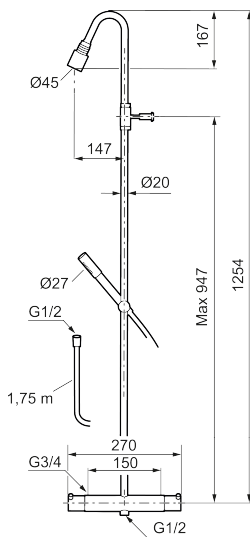

Unique characteristics

MORA IZZY shower system kit

Article number: 705600.25

Description: Rustic brass

Izzy Raw and Rustic come with untreated brass surfaces, which will allow them to age over time, developing a patina and a beauty all of their own.

PRODUCT DESCRIPTION

MORA IZZY shower system kit

Article number: 705600.25

Sparepartlist

NO.	ART NO.	RSK	DESCRIPTION
1	409617.AE	8440597	Spout, complete, chrome
1	409617.25AE	8440605	Spout, complete, rustic brass
1	409617.66AE	8440606	Spout, complete, raw brass
1	409617.80AE	8440607	Spout, complete, chrome/grooved
2	139783.AE	8281546	Aerator inlet, 20–24 l/min at 300 kPa
3	409618.AE	8281549	Housing M22 int., chrome
3	409618.25AE	8281551	Housing M22 int., rustic brass
3	409618.66AE	8281552	Housing M22 int., raw brass
3	409618.80AE	8281553	Housing M22 int., chrome/grooved
4	409619.AE	8443252	On/off- and temperature handle, chrome
4	409619.25AE	8443253	On/off- and temperature handle, rustic brass
4	409619.66AE	8443254	On/off- and temperature handle, raw brass
4	409619.80AE	8443255	On/off- and temperature handle, chrome/grooved
5	209010.AE		Stop ring
6	729219.AE		Thermostatic cartridge
7	209011.AE		Stop ring, reversible
8	709011.AE	8387090	Ceramic headwork, reversible
9	139785.AE	8199136	Hand shower, chrome
9	139785.25AE	8275468	Hand shower, rustic brass

NO.	ART NO.	RSK	DESCRIPTION
9	139785.66AE	8275469	Hand shower, raw brass
10	131170.AE	8251927	Shower hose in metal, 1750 mm, chrome
10	409622.AE	8251992	Shower hose in metal, 1750 mm, black
11	409623.AE	8221828	Hand shower holder, chrome
11	409623.25AE	8221838	Hand shower holder, rustic brass
11	409623.66AE	8221839	Hand shower holder, raw brass
12	409621.AE	8295449	Limitation segment, basin, for fixed spout
13	S600298	3870203	Service tool
14	409360.AA	8187781	Inlet connector 150 c/c (left-handed thread), retail packed
14	409361.AE	8228492	Inlet connector 160 c/c
15	209604.AE		Filters, 2 pcs