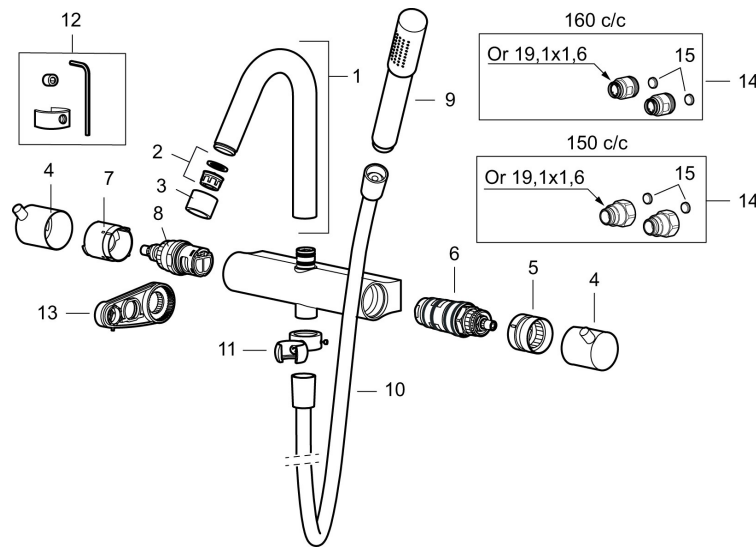

PRODUCT DESCRIPTION

MORA IZZY shower system kit

Article number: 705600.25

Sparepartlist

NO.	ART NO.	RSK	DESCRIPTION
1	409617.AE	8440597	Spout, complete, chrome
1	409617.25AE	8440605	Spout, complete, rustic brass
1	409617.66AE	8440606	Spout, complete, raw brass
1	409617.80AE	8440607	Spout, complete, chrome/grooved
2	139783.AE	8281546	Aerator inlet, 20–24 l/min at 300 kPa
3	409618.AE	8281549	Housing M22 int., chrome
3	409618.25AE	8281551	Housing M22 int., rustic brass
3	409618.66AE	8281552	Housing M22 int., raw brass
3	409618.80AE	8281553	Housing M22 int., chrome/grooved
4	409619.AE	8443252	On/off- and temperature handle, chrome
4	409619.25AE	8443253	On/off- and temperature handle, rustic brass
4	409619.66AE	8443254	On/off- and temperature handle, raw brass
4	409619.80AE	8443255	On/off- and temperature handle, chrome/grooved
5	209010.AE		Stop ring
6	729219.AE		Thermostatic cartridge
7	209011.AE		Stop ring, reversible
8	709011.AE	8387090	Ceramic headwork, reversible
9	139785.AE	8199136	Hand shower, chrome
9	139785.25AE	8275468	Hand shower, rustic brass