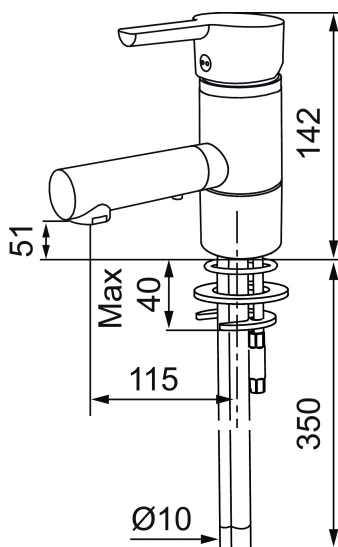

## MORA MMIX B6 basin mixer

Mora MMIX combines elegance and ergonomic design with energy-efficiency. Soft geometric curves and a timeless style characterise the entire Mora MMIX range. The mixers were developed according to our unique EcoSafe™ concept focusing on low energy consumption and long-term environmental care.

Article number: 733080 Flow 3 bar: 7.9 l/m

Description: Chrome

### Unique characteristics

Backflow protection unit type

- ESS (energy saving system)
- Ceramic cartridge with soft closing function
- Adjustable flow control and temperature limiter
- Soft PEX® hoses with 3/8" connecting nut (stainless steel braided)
- Swivel spout 110°
- Approved by the Rheumatism Association in Sweden
- Lead Free material
- Hole diameter Ø33,5-37 mm