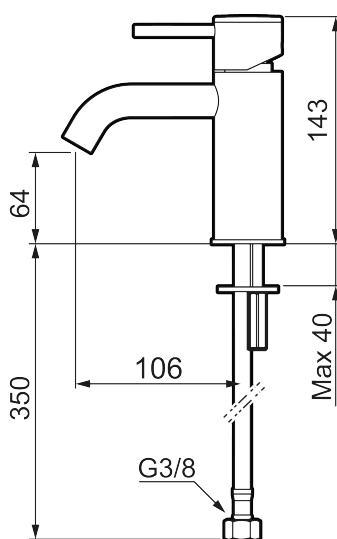

MORA INXX II soft, small basin mixer

INXX II basin mixers are available in three different heights, including small which is suitable for small basins. With its durable, elegant brushed brass finish and essential design, the INXX II soft enhances the feeling of comfort, quality and elegance in your bathroom. The mixer has been tested and approved according to current building regulations and is energy-efficient, which means it reduces water and energy use without compromising on comfort. A push down-waste in a matching colour is available as an accessory.

Article number: 273001.62CA Flow 3 bar: 4.5 l/m

Description: Brushed brass PVD

Unique characteristics

Backflow protection unit type 

- Ceramic cartridge
- Adjustable flow control and temperature limiter
- Soft PEX® hoses with 3/8" connecting nut (stainless steel braided)
- Hole diameter Ø34-37 mm