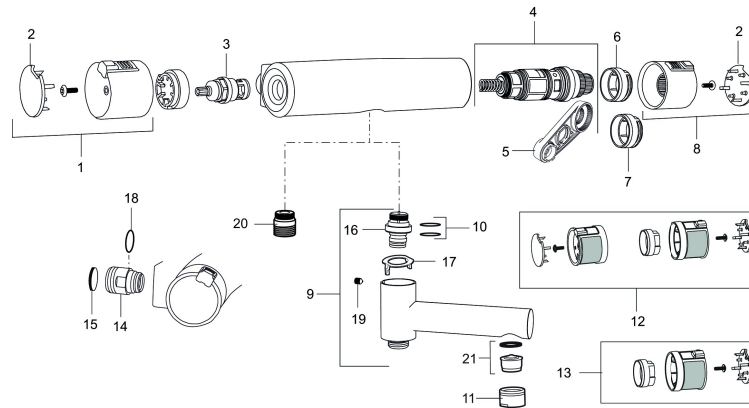

PRODUCT DESCRIPTION

MORA MMIX T5 shower mixer

Mora MMIX combines elegance and ergonomic design with energy-efficiency. Soft geometric curves and a timeless style characterise the entire Mora MMIX range. The mixers were developed according to our unique EcoSafe™ concept focusing on low energy consumption and long-term environmental care.

Article number: 731100.0011

Sparepartlist

NO.	ART NO.	RSK	DESCRIPTION
1	409353.AA	8345088	On/off handle, complete, chrome, retail packed
1	409353.0011AA	8345087	On/off handle, complete, chrome/black, retail packed
2	409358.AA	8345089	End cover, chrome, retail packed
2	409358.0011AA	8345090	End cover, black, retail packed
3	409354.AA	8345137	Ceramic headwork, retail packed
4	409355.AE	8345136	Thermostatic cartridge, complete, with service tool
5	891096.AE	8345921	Service tool
6	409363.AE	8346505	Scalding protection ring, (standard)
7	409364.AE	8346506	Scalding protection ring, (max 42 °C)
8	409352.AA	8345086	Temperature handle, complete, chrome, retail packed
8	409352.0011AA	8345085	Temperature handle, complete, chrome/black, retail packed
9	409356	8344853	Swivel spout, for conversion of shower mixer to bath/shower mixer, chrome
10	209519.AE	8938340	O-ring, for swivel spout
11	131415.AE	8281512	Housing M24 utv., 15 mm, chrome
12	409370.AA	8345139	Rebuild kit, care, black/chrome, retail packed
12	409370.0085AA	8345162	Rebuild kit, care, lime/black, retail packed
12	409370.0095AE	8345210	Rebuild kit, care, red/black