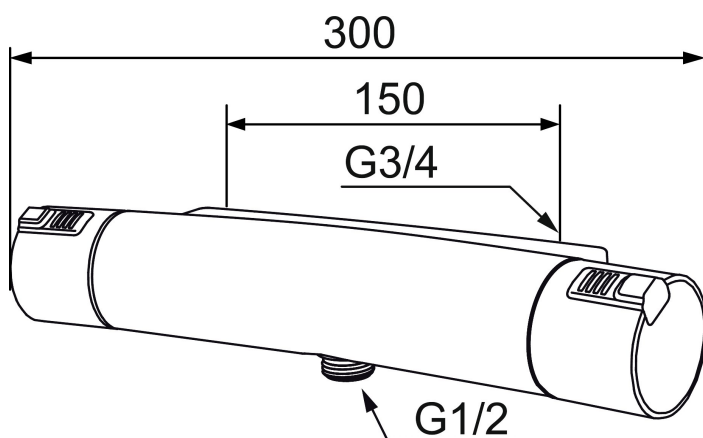

MORA MMIX T5 shower mixer

Mora MMIX combines elegance and ergonomic design with energy-efficiency. Soft geometric curves and a timeless style characterise the entire Mora MMIX range. The mixers were developed according to our unique EcoSafe™ concept focusing on low energy consumption and long-term environmental care.

Article number: 731100.0011

Description: Chrome/black, 150 c/c

Uniqe characteristics

Backflow protection unit type 

- With shower connection down
- Pressure balanced thermostatic mixer
- Temperature handle with safety stop at 38°C
- With Eco-function
- Lead Free material
- Approved non-return valves, EN-Standard EN1717

PRODUCT DESCRIPTION

MORA MMIX T5 shower mixer

Mora MMIX combines elegance and ergonomic design with energy-efficiency. Soft geometric curves and a timeless style characterise the entire Mora MMIX range. The mixers were developed according to our unique EcoSafe™ concept focusing on low energy consumption and long-term environmental care.