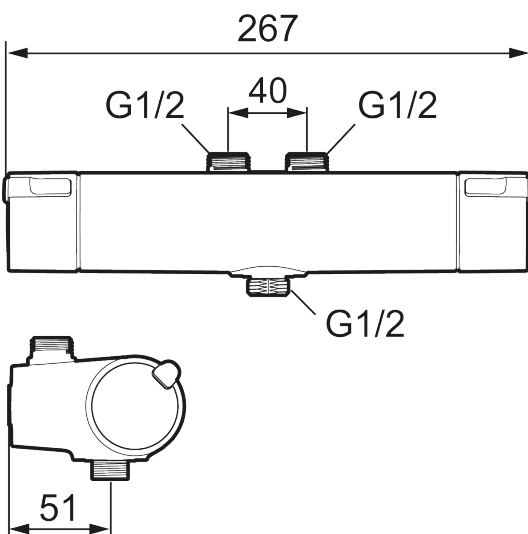

Article number: 334015

Description: Chrome, 40 c/c, pipe connection up

Unique characteristics

Backflow protection unit type 

- Note! 40 c/c
- With shower connection down
- Pressure balanced thermostatic mixer
- Temperature handle with safety stop at 38°C
- With Eco-function
- Lead Free material
- Approved non-return valves, EN-Standard EN1717