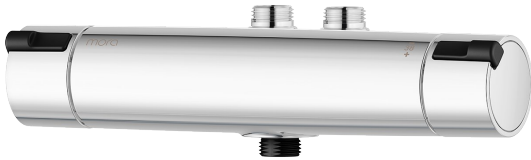

MMIX II shower mixer

We have updated our classic MMIX chrome shower mixer with a straighter shape and a bolder look. The result? Superior function and elegant style!

Its interior has also been upgraded with an improved thermostat, providing optimal energy efficiency combined with an unsurpassable shower experience.

Article number: 334015

Description: Chrome, 40 c/c, pipe connection up

Unique characteristics

Backflow protection unit type 

- Note! 40 c/c
- With shower connection down
- Pressure balanced thermostatic mixer
- Temperature handle with safety stop at 38°C
- With Eco-function
- Lead Free material
- Approved non-return valves, EN-Standard EN1717