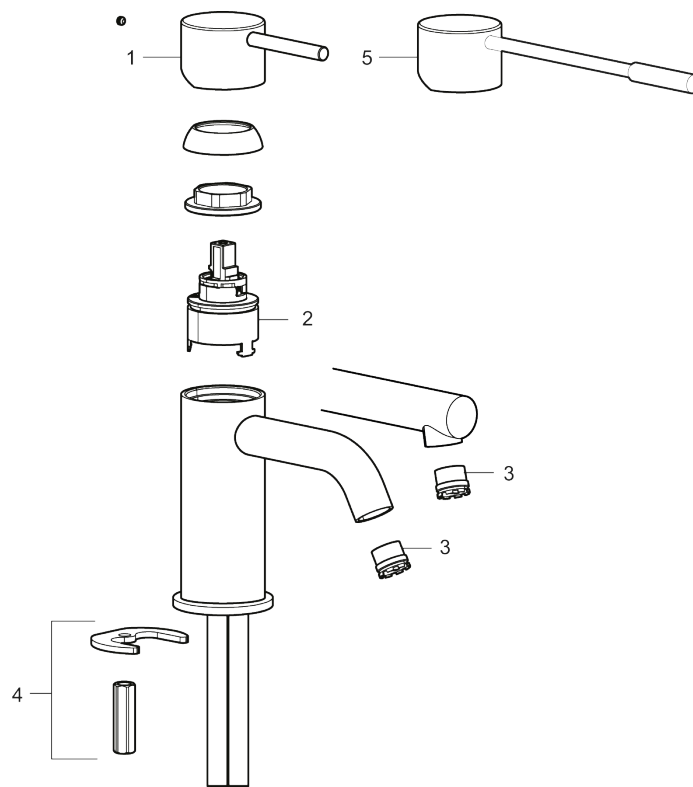

Article number: 273001.60CA Flow 3 bar: 4.5 l/m

Description: Polished brass PVD

Unique characteristics

Backflow protection unit type 

- Ceramic cartridge
- Adjustable flow control and temperature limiter
- Soft PEX® hoses with 3/8" connecting nut (stainless steel braided)
- Hole diameter Ø34-37 mm

PRODUCT DESCRIPTION

MORA INXX II soft, small basin mixer

INXX II basin mixers are available in three different heights, including small which is suitable for small basins. With its durable, trendy polished brass finish and essential design, the INXX II soft enhances the feeling of comfort, quality and elegance in your bathroom. The mixer has been tested and approved according to current building regulations and is energy-efficient, which means it reduces water and energy use without compromising on comfort. A push down-waste in a matching colour is available as an accessory.

Article number: 273001.60CA

Sparepartlist

NO.	ART NO.	RSK	DESCRIPTION
1	409701.AE	8394076	Lever, complete, chrome
1	409701.12AE	8394077	Lever, complete, matte black
1	409701.22AE	8394078	Lever, complete, matte white
1	409701.44AE	8394079	Lever, complete, matte grey

NO.	ART NO.	RSK	DESCRIPTION
1	409701.60AE	8394080	Lever, complete, polished brass PVD
1	409701.62AE	8394081	Lever, complete, brushed brass PVD
2	409703.AE	8437060	Ceramic cartridge
3	409706.AE	8281571	Aerator M16,5 ext., 5 l/min at 200–600 kPa
4	209518.AE	8346911	Fastening details
5	409708.AE	8394122	Care-handle, chrome
5	409708.12AE	8394123	Care-handle, matte black
5	409708.22AE	8394124	Care-handle, matte white
5	409708.44AE	8394125	Care-handle, matte grey
5	409708.60AE	8394126	Care-handle, polished brass PVD
5	409708.62AE	8394127	Care-handle, brushed brass PVD