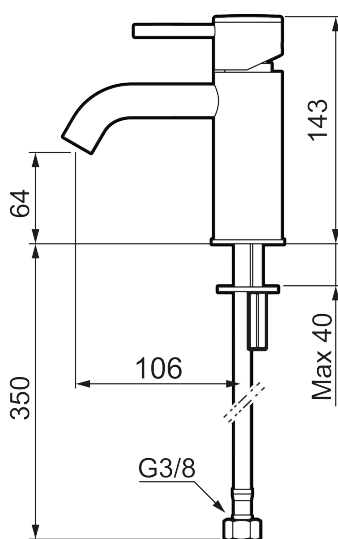

MORA INXX II soft, small basin mixer

INXX II basin mixers are available in three different heights, including small which is suitable for small basins. With its durable, trendy polished brass finish and essential design, the INXX II soft enhances the feeling of comfort, quality and elegance in your bathroom. The mixer has been tested and approved according to current building regulations and is energy-efficient, which means it reduces water and energy use without compromising on comfort. A push down-waste in a matching colour is available as an accessory.

Article number: 273001.60CA Flow 3 bar: 4.5 l/m

Description: Polished brass PVD

Unique characteristics

Backflow protection unit type 

- Ceramic cartridge
- Adjustable flow control and temperature limiter
- Soft PEX® hoses with 3/8" connecting nut (stainless steel braided)
- Hole diameter Ø34-37 mm

NO.	ART NO.	RSK	DESCRIPTION
1	409701.60AE	8394080	Lever, complete, polished brass PVD
1	409701.62AE	8394081	Lever, complete, brushed brass PVD
2	409703.AE	8437060	Ceramic cartridge
3	409706.AE	8281571	Aerator M16,5 ext., 5 l/min at 200–600 kPa
4	209518.AE	8346911	Fastening details
5	409708.AE	8394122	Care-handle, chrome
5	409708.12AE	8394123	Care-handle, matte black
5	409708.22AE	8394124	Care-handle, matte white
5	409708.44AE	8394125	Care-handle, matte grey
5	409708.60AE	8394126	Care-handle, polished brass PVD
5	409708.62AE	8394127	Care-handle, brushed brass PVD