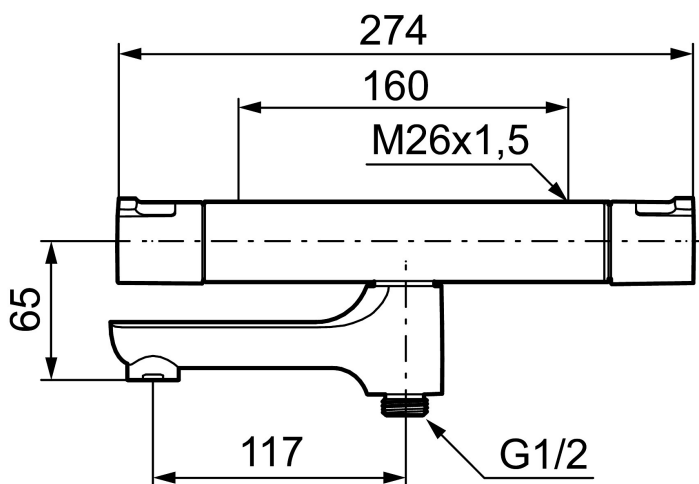

Unique characteristics

Backflow protection unit type **EB**

MORA CERA T4 bath mixer

A bathroom is a place for relaxation, pleasure and recharging your batteries. So fill it with enjoyment. Save energy effortlessly, protect against fluctuations in water temperature, take an extra long shower with a clear conscience. Mora Cera puts quality time in your bathroom in countless ways.

Article number: 240000

Description: Chrome, 160 c/c

- Swivel spout with built-in diverter
- Temperature handle with safety stop at 38°C and 42°C
- With Eco-function
- Approved non-return valves, EN-Standard EN1717
- Extra user-friendly grips, approved by the Rheumatism Association in Sweden