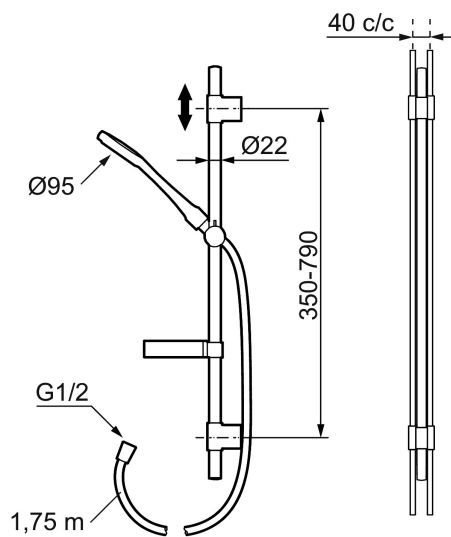

## MORA CERA S5 shower set vaska

Shower bar with clamp for mounting on pipe 40 c / c. With soap shelf and hand shower. An easy way to install a shower set on existing pipes, without having to make new holes in the wall.

### Uniqe characteristics

- For mounting on 40 c/c pipes
- Incl. 2 clips for 12-15 mm pipe and angle brackets
- Shower hose in metal, PVC- and BPA-free
- With soapdish
- Mora Cera hand shower with Easy-Clean anti-limescale system
- Optional connection with/without air mixture
- Air mixture provides comfort flow at 6 l/min, max flow 10 l/min

# MORA CERA S5 shower set vaska

Shower bar with clamp for mounting on pipe 40 c / c. With soap shelf and hand shower. An easy way to install a shower set on existing pipes, without having to make new holes in the wall.

## Sparepartlist

NO.	ART NO.	RSK	DESCRIPTION
	139912.AE	8221715	Distrance ring Ø18, Ø20 and Ø22 mm, for soap dish 409416
1	209555	8180723	Shower head, 150 mm
2	130370	8199240	Hand shower
3	409418.AE	8284740	Slider
4	130363.AE	8762730	Slider
5	139835.AE	8199159	Shower hose in metal, 1750 mm
6	409416	8185645	Soap dish
7	409422	8541659	Diverter, complete
8	409430.AE	8541683	Diverter
9	409417.AA	8541628	Cartridge for diverter
10	639173.AE	8295314	Gasket (2 pcs)
11	139906.AE	8180378	Clip for shower bar 20 mm
12	209549.AE	8180946	Connecting pipe
13	209548.AE	8180944	Lower bar
14	209550.AE	8180947	Upper bar for S5