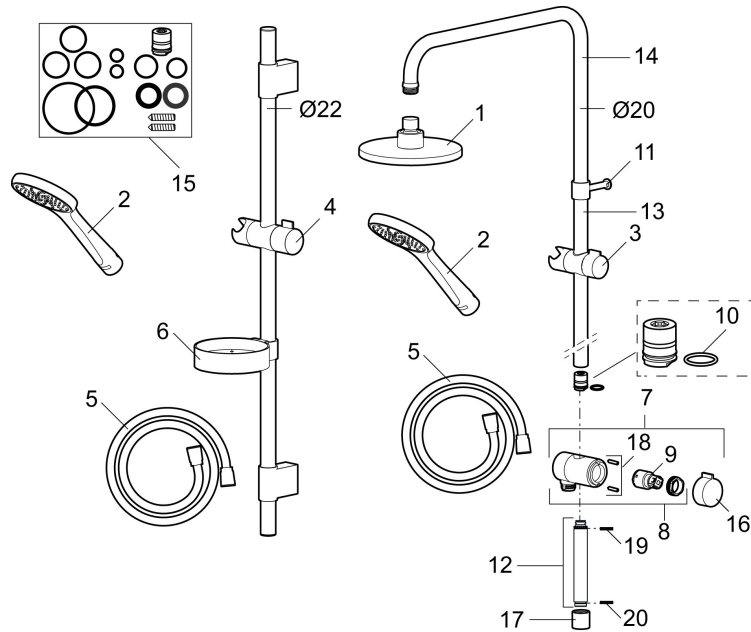

## MORA CERA S5 shower set vaska

Shower bar with clamp for mounting on pipe 40 c / c. With soap shelf and hand shower. An easy way to install a shower set on existing pipes, without having to make new holes in the wall.

### Uniqe characteristics

- For mounting on 40 c/c pipes
- Incl. 2 clips for 12-15 mm pipe and angle brackets
- Shower hose in metal, PVC- and BPA-free
- With soapdish
- Mora Cera hand shower with Easy-Clean anti-limescale system
- Optional connection with/without air mixture
- Air mixture provides comfort flow at 6 l/min, max flow 10 l/min

# MORA CERA S5 shower set vaska

Shower bar with clamp for mounting on pipe 40 c / c. With soap shelf and hand shower. An easy way to install a shower set on existing pipes, without having to make new holes in the wall.

## Sparepartlist

NO.	ART NO.	RSK	DESCRIPTION
	139912.AE	8221715	Distrance ring Ø18, Ø20 and Ø22 mm, for soap dish 409416
1	209555	8180723	Shower head, 150 mm
2	130370	8199240	Hand shower
3	409418.AE	8284740	Slider
4	130363.AE	8762730	Slider
5	139835.AE	8199159	Shower hose in metal, 1750 mm
6	409416	8185645	Soap dish
7	409422	8541659	Diverter, complete
8	409430.AE	8541683	Diverter
9	409417.AA	8541628	Cartridge for diverter
10	639173.AE	8295314	Gasket (2 pcs)
11	139906.AE	8180378	Clip for shower bar 20 mm
12	209549.AE	8180946	Connecting pipe
13	209548.AE	8180944	Lower bar
14	209550.AE	8180947	Upper bar for S5