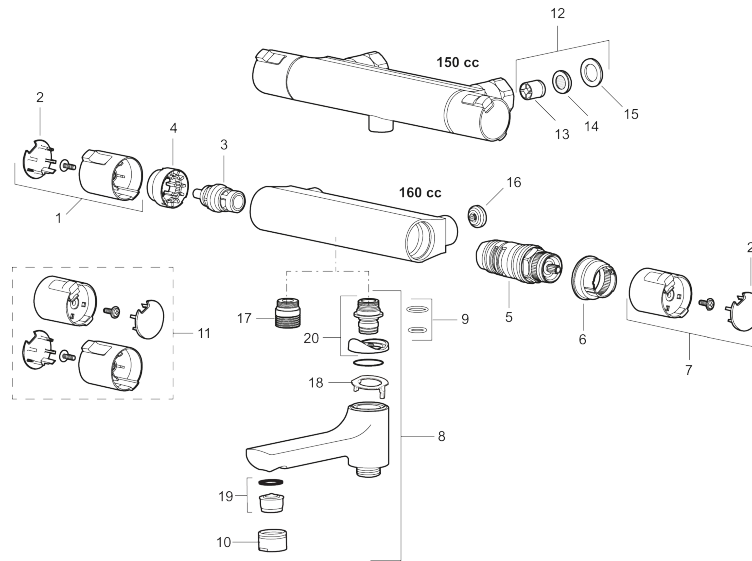

Article number: 241900.DB

Description: Chrome, incl. s-connection (2x701001)

Consist of :

Mora Cera thermostatic mixer art.no. 241150.DB

- Temperature handle with safety stop at 38°C and 42°C
- With Eco-function
- Approved non-return valves, EN-Standard EN1717
- Extra user-friendly grips, approved by the Rheumatism Association in Sweden

Mora Cera Shower System S5 art.no. 130005

- Diverter with ceramic cartridge
- Shower hose in metal, PVC- and BPA-free
- With Easy-Clean anti-limescale system
- Shower bar can be shortened if required
- Diverter can be mounted with lever pointing in chosen direction
- Air mixture provides comfort flow at 6 l/min, max flow 10 l/min

Article number: 241900.DB

Sparepartlist

NO.	ART NO.	RSK	DESCRIPTION
1	409653.AA	8345188	On/off handle, complete, chrome, retail packed
2	409658.AA	8345190	End cover, chrome, retail packed
3	S600274	8397028	Ceramic headwork (G15)
4	708079.AE		Eco, Stop ring, on/off
5	708764.AE	8345114	Thermostatic cartridge
6	209556.AE	8345184	Stop ring, temperature
7	409654.AA	8345189	Temperature handle, complete, chrome, retail packed
8	409656	8344876	Swivel spout, for conversion of shower mixer to bath/shower mixer, chrome
9	209519.AE	8938340	O-ring, for swivel spout
10	131415.AE	8281512	Housing M24 utv., 15 mm, chrome
11	409650.AA	8345187	On/off- and temperature handle, complete, chrome, retail packed
12	708338.AE		Non-return valve (2 pcs)
13	139465.AE	8186872	Non-return valve, with lock ring
14	708080.AE		Holder for filter, complete
15	709339.AE	8938274	Gasket 24/15x2, 2 pcs

NO.	ART NO.	RSK	DESCRIPTION
16	129380.AE	8345651	Non-return valve (2 pcs)
17	409659.AE	8187025	Shower connector M18x1xG1/2
18	129154.AE	8295332	Stop ring
19	139783.AE	8281546	Aerator inlet, 20–24 l/min at 300 kPa
20	209494.AE	8314141	Spout nipple incl cover ring