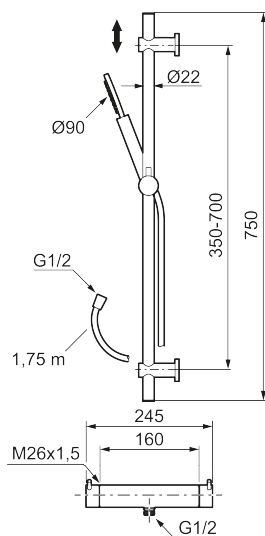

Consist of:

MORA INXX II shower mixer:

- Pressure balanced thermostatic mixer
- Temperature handle with safety stop at 38°C
- With Eco-function
- Approved non-return valves, EN-Standard EN1717

MORA INXX II shower:

- Shower hose in metal, PVC- and BPA-free
- With adjustable wall brackets for usage of existing screw holes
- With Easy-Clean anti-limescale system
- Constant flow 7,5 l/min at 200–600 kPa