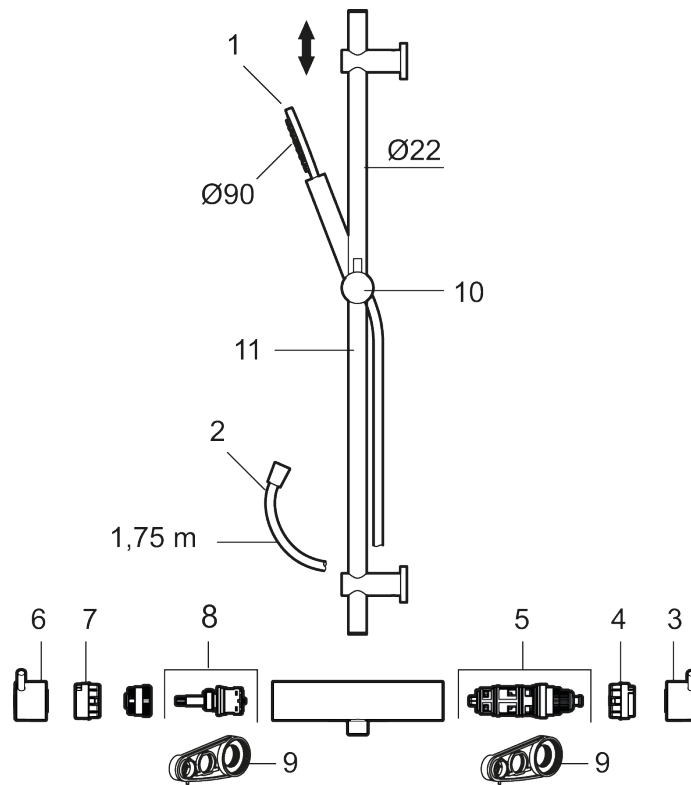

PRODUCT DESCRIPTION

MORA INXX II shower kit

With its durable matt white finish the INXX II combines classic design with high performance, constant temperature, outstanding comfort and effective scald protection. The mixer has been tested and approved according to current building regulations and is energy-efficient, which means it reduces water and energy use without compromising on comfort. The INXX II collection offers a world-class water experience.

About the collection

INXX II is an elegant, timeless collection in a palette of carefully selected colours. Offering a combination of high quality, sober design and outstanding comfort, this is the ultimate collection.

Article number: 271600.22

Sparepartlist

NO.	ART NO.	RSK	DESCRIPTION
1	209575	8275496	Hand shower, chrome
1	209575.12	8275497	Hand shower, matte black
1	209575.22	8275498	Hand shower, matte white
1	209575.44	8275499	Hand shower, matte grey
1	209575.60	8275500	Hand shower, polished brass PVD