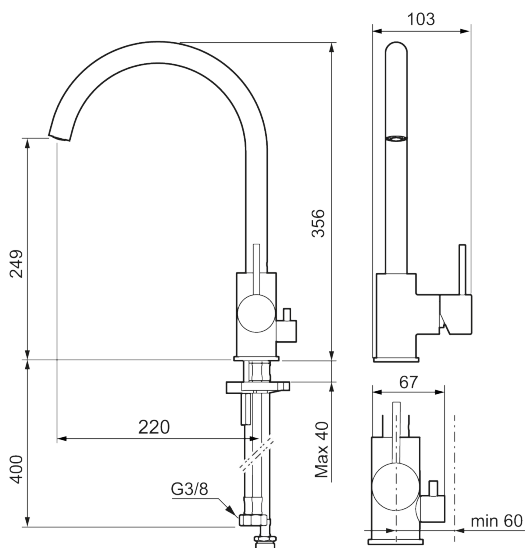

MORA INXX II soft kitchen mixer

Article number: 272151.12LD3 Flow 3 bar: 3.8 l/m

Description: Matte black, LEED compliant

- Ceramic cartridge
- Adjustable flow control and temperature limiter
- Eco (energy and water saving aerator)
- Soft PEX® hoses with 3/8" connecting nut (stainless steel braided)
- Swivel spout, limitation part for 60°, 85°, 110° or 360° included
- With dish washer valve CW, not adjustable to HW
- Hole diameter Ø34-37 mm

Unique characteristics

Backflow protection unit type