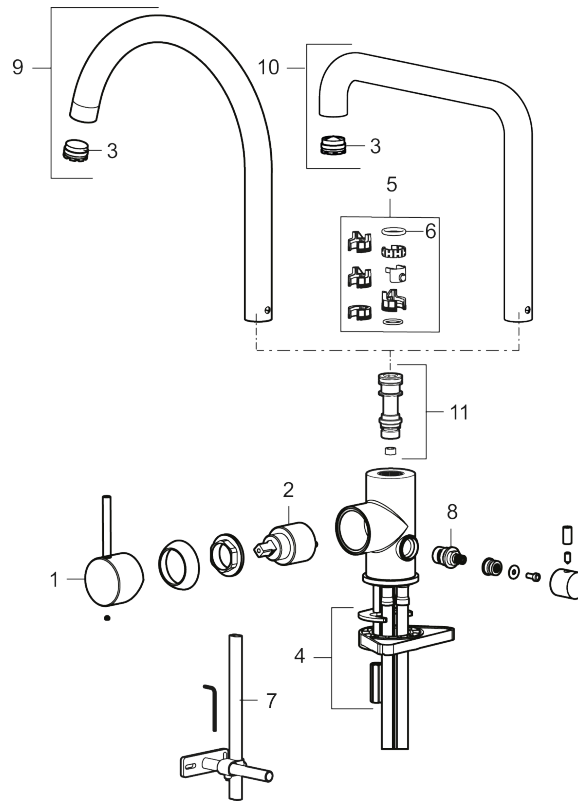

## MORA INXX II soft kitchen mixer

Article number: 272151.12LD3 Flow 3 bar: 3.8 l/m

Description: Matte black, LEED compliant

- Ceramic cartridge
- Adjustable flow control and temperature limiter
- Eco (energy and water saving aerator)
- Soft PEX® hoses with 3/8" connecting nut (stainless steel braided)
- Swivel spout, limitation part for 60°, 85°, 110° or 360° included
- With dish washer valve CW, not adjustable to HW
- Hole diameter Ø34-37 mm

# MORA INXX II soft kitchen mixer

Article number:  
272151.12LD3

## Sparepartlist

NO.	ART NO.	RSK	DESCRIPTION
1	409700.AE	8394069	Lever, complete, chrome
1	409700.12AE	8394070	Lever, complete, matte black
1	409700.22AE	8394071	Lever, complete, matte white
1	409700.44AE	8394072	Lever, complete, matte grey
1	409700.60AE	8394073	Lever, complete, polished brass PVD
1	409700.62AE	8394074	Lever, complete, brushed brass PVD
1	409700.76AE	8394075	Lever, complete, brushed nickel
2	409702.AE	8437059	Ceramic cartridge
3	S600230		Aerator M21,5 ext., Z
4	S600055		Fastening details
5	209565.AE		Limitation segment
6	708843.AE	8295357	O-ring (15,54 x 2,62), 2 pcs
7	409340.AE	8531598	Stabilization kit

NO.	ART NO.	RSK	DESCRIPTION
8	409707.AE	8394082	Ceramic cartridge for dish washer connection
9	409712.AE	8441027	Swivel spout, chrome
9	409712.12AE	8441028	Swivel spout, matte black
9	409712.22AE	8441029	Swivel spout, matte white
9	409712.44AE	8441030	Swivel spout, matte grey
9	409712.60AE	8441031	Swivel spout, polished brass PVD
9	409712.62AE	8441032	Swivel spout, brushed brass PVD
9	409712.76AE	8441033	Swivel spout, Brushed nickel
10	409713.AE	8441034	Swivel spout, chrome
10	409713.12AE	8441035	Swivel spout, matte black
10	409713.22AE	8441036	Swivel spout, matte white
10	409713.44AE	8441037	Swivel spout, matte grey
10	409713.60AE	8441038	Swivel spout, polished brass PVD
10	409713.62AE	8441039	Swivel spout, brushed brass PVD
10	409713.76AE	8441040	Swivel spout, Brushed nickel
11	S600231		Spout nipple, complete