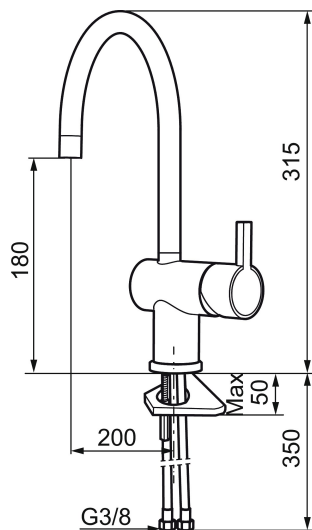

Article number: 707100.11 Flow 3 bar: 7.6 l/m

Description: Black PVD

Unique characteristics

Backflow protection unit type

- ESS (energy saving system)
- Ceramic cartridge
- Adjustable flow control and temperature limiter
- Eco (energy and water saving constant flow aerator, 7,6 l/min at 200–600 kPa)
- Soft PEX[®] hoses with 3/8" connecting nut (stainless steel braided)
- Swivel spout, limitation part for 60°, 120° or 360° included
- Hole diameter Ø32-35 mm