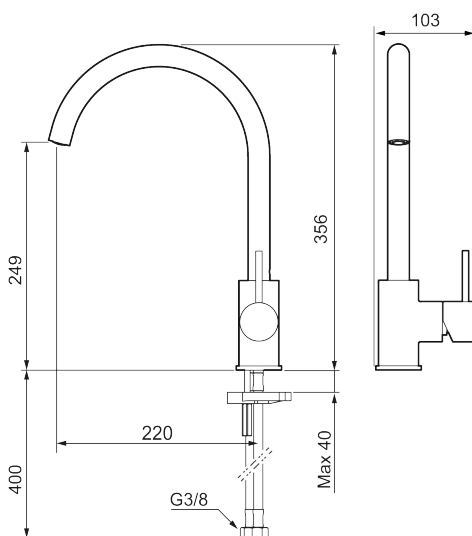

Article number: 272101.60CA **Flow 3 bar:** 6.0 l/m

Description: Polished brass PVD

Unique characteristics

Backflow protection unit type 

- Ceramic cartridge
- Adjustable flow control and temperature limiter
- Soft PEX[®] hoses with 3/8" connecting nut (stainless steel braided)
- Swivel spout, limitation part for 60°, 85°, 110° or 360° included
- Hole diameter Ø34-37 mm