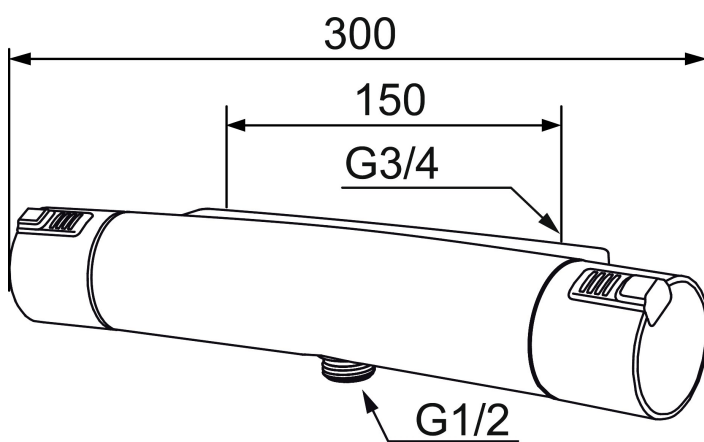

MORA MMIX T5 shower mixer

Mora MMIX combines elegance and ergonomic design with energy-efficiency. Soft geometric curves and a timeless style characterise the entire Mora MMIX range. The mixers were developed according to our unique EcoSafe™ concept focusing on low energy consumption and long-term environmental care.

Article number: 731100

Description: Chrome, 150 c/c

Unique characteristics

Backflow protection unit type 

- With shower connection down
- Pressure balanced thermostatic mixer
- Temperature handle with safety stop at 38°C
- With Eco-function
- Lead Free material
- Approved non-return valves, EN-Standard EN1717

PRODUCT DESCRIPTION

MORA MMIX T5 shower mixer

Mora MMIX combines elegance and ergonomic design with energy-efficiency. Soft geometric curves and a timeless style characterise the entire Mora MMIX range. The mixers were developed according to our unique EcoSafe™ concept focusing on low energy consumption and long-term environmental care.

NO.	ART NO.	RSK	DESCRIPTION
14	409360.AA	8187781	Inlet connector 150 c/c (left-handed thread), retail packed
14	409361.AE	8228492	Inlet connector 160 c/c
15	409359.AA	8345172	Filter kit for connecting links, retail packed
16	409366.AE		Nipple M18x1 with o-ring for bath mixer
17	38521000	8295345	Stop ring
18	129131.AE	8295316	O-ring (18,1 x 1,6), 2 pcs
19	708655.AE	8295447	Locking screw
20	409365.AE	8187026	Nipple M18x1 - G1/2
21	139783.AE	8281546	Aerator inlet, 20–24 l/min at 300 kPa