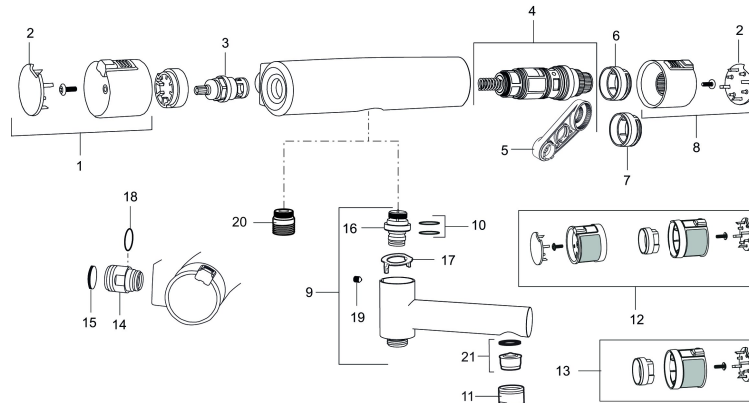

Article number: 731100

Description: Chrome, 150 c/c

Unique characteristics

Backflow protection unit type 

- With shower connection down
- Pressure balanced thermostatic mixer
- Temperature handle with safety stop at 38°C
- With Eco-function
- Lead Free material
- Approved non-return valves, EN-Standard EN1717

Article number: 731100

Sparepartlist

NO.	ART NO.	RSK	DESCRIPTION
1	409353.AA	8345088	On/off handle, complete, chrome, retail packed
1	409353.0011AA	8345087	On/off handle, complete, chrome/black, retail packed
2	409358.AA	8345089	End cover, chrome, retail packed
2	409358.0011AA	8345090	End cover, black, retail packed
3	S600274	8397028	Ceramic headwork (G15)
4	S600275	8397029	Thermostatic cartridge, complete, incl. service tool
5	S600298	3870203	Service tool
6	S600311	8397045	Scalding protection ring (standard), black
7	409364.AE	8346506	Scalding protection ring, (max 42 °C)
8	409352.AA	8345086	Temperature handle, complete, chrome, retail packed
8	409352.0011AA	8345085	Temperature handle, complete, chrome/black, retail packed
9	409356	8344853	Swivel spout, for conversion of shower mixer to bath/shower mixer, chrome
10	209519.AE	8938340	O-ring, for swivel spout
11	131415.AE	8281512	Housing M24 utv., 15 mm, chrome
12	409370.AA	8345139	Rebuild kit, care, black/chrome, retail packed
12	409370.0085AA	8345162	Rebuild kit, care, lime/black, retail packed
12	409370.0095AE	8345210	Rebuild kit, care, red/black
13	409440.AE	8345211	Rebuild kit with fixed temp. stop, care, chrome

NO.	ART NO.	RSK	DESCRIPTION
14	409360.AA	8187781	Inlet connector 150 c/c (left-handed thread), retail packed
14	409361.AE	8228492	Inlet connector 160 c/c
15	409359.AA	8345172	Filter kit for connecting links, retail packed
16	409366.AE		Nipple M18x1 with o-ring for bath mixer
17	38521000	8295345	Stop ring
18	129131.AE	8295316	O-ring (18,1 x 1,6), 2 pcs
19	708655.AE	8295447	Locking screw
20	409365.AE	8187026	Nipple M18x1 - G1/2
21	139783.AE	8281546	Aerator inlet, 20–24 l/min at 300 kPa